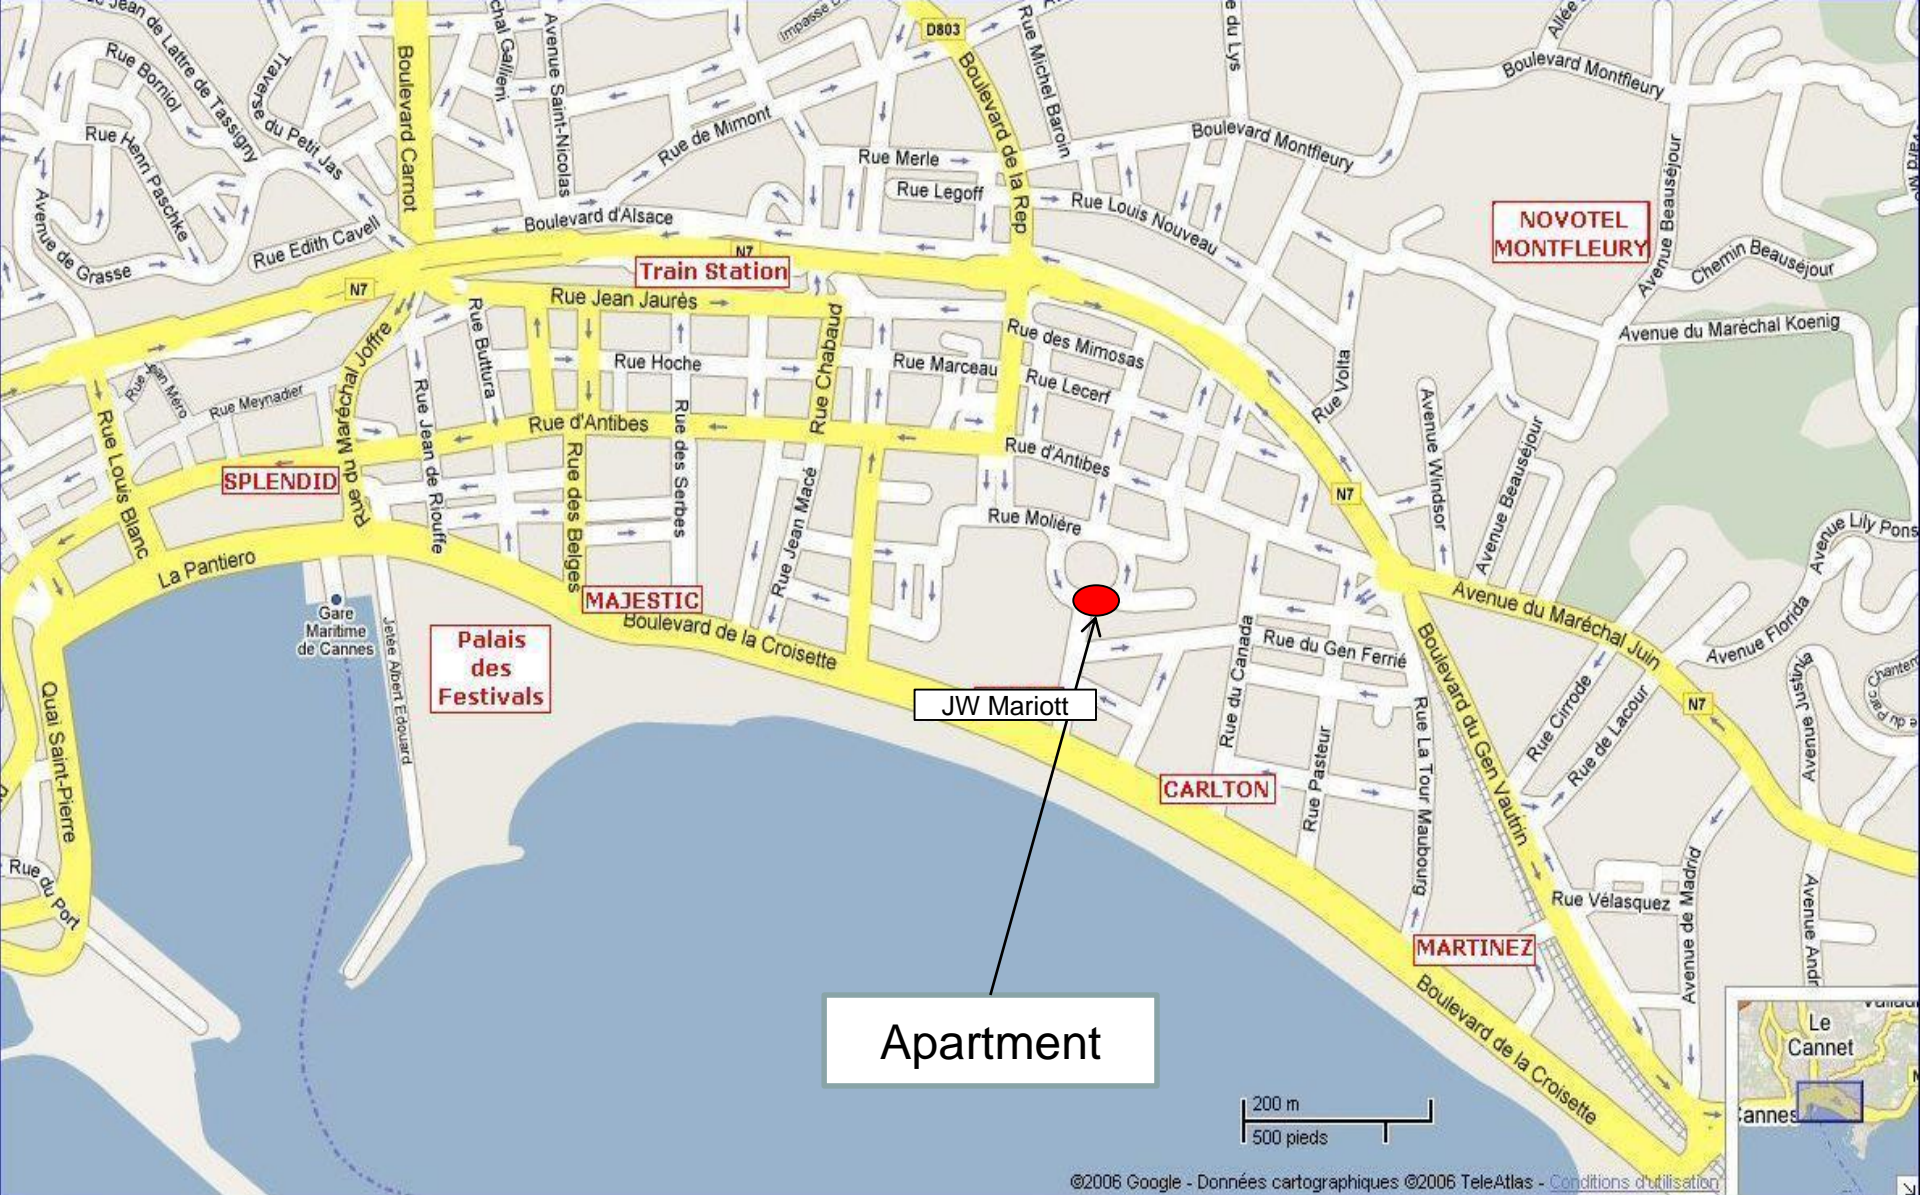

2 BEDROOMS 200 meters from Croisette & JW Marriott Hotel

Located 200 meters from Croisette & the famous JW Marriott Hotel on La Croisette, 2 bedrooms apartment with internet wifi.
2nd floor floor with elevator.

DISTANCE PALAIS DES FESTIVALS: 10 minutes walking distance - **DISTANCE CROISSETTE & BEACHES:** 200 meters

SLEEPING CAPACITY: 2 single beds & 1 double bed

ASSETS: Internet WIFI // Flat screen TV// Air conditioning // Elevator

Apartment

JW Marriott

NOVOTEL
MONTFLEURY

SPLENDID

MAJESTIC

CARLTON

MARTINEZ

Train Station