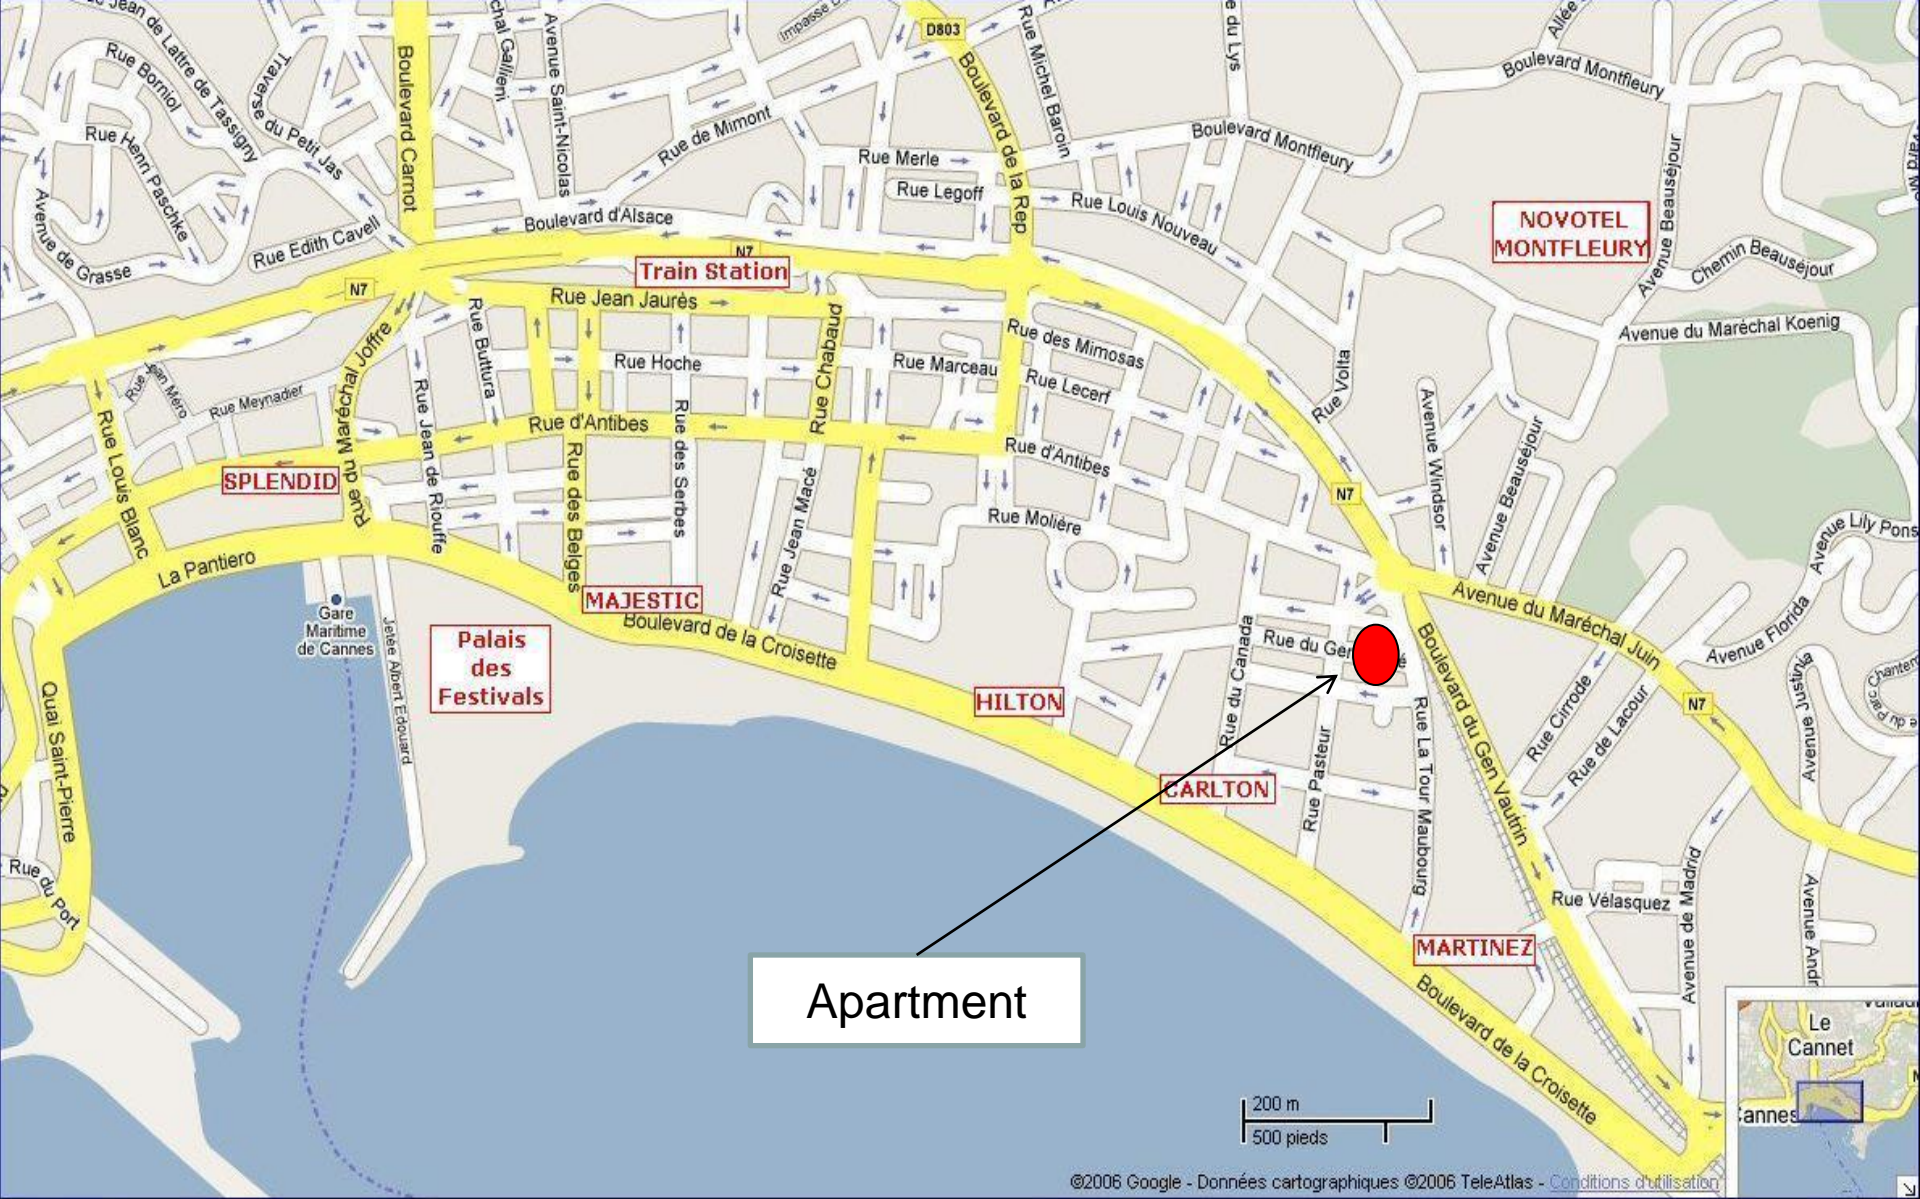

2 BEDROOMS - REF KMI 328

This 2 beds apartment of 68sqm is located on the ground floor, 150 meters from La Croisette. It has been totally renovated in 2012 by a designer.

The apartment comprises:

- A living room with a white and chic sofa bed, armchair, a very large flat screen TV, dining area with a table and 6 chairs
 - A separate fitted kitchen
- 1 large master bedroom with a double bed and storage
 - A second bedroom with 2 single beds, storage
 - A shower room with washing machine
 - Separate wc
 - Lots of storage

DISTANCE PALAIS DES FESTIVALS: 10 minutes walking - **DISTANCE CROISSETTE & BEACHES:** 150 meters

SLEEPING CAPACITY: 2 single beds // 1 double bed // 1 sofa bed

ASSETS : Internet WIFI // Air conditioning // Large TV // Storage

Apartment

200 m
500 pieds