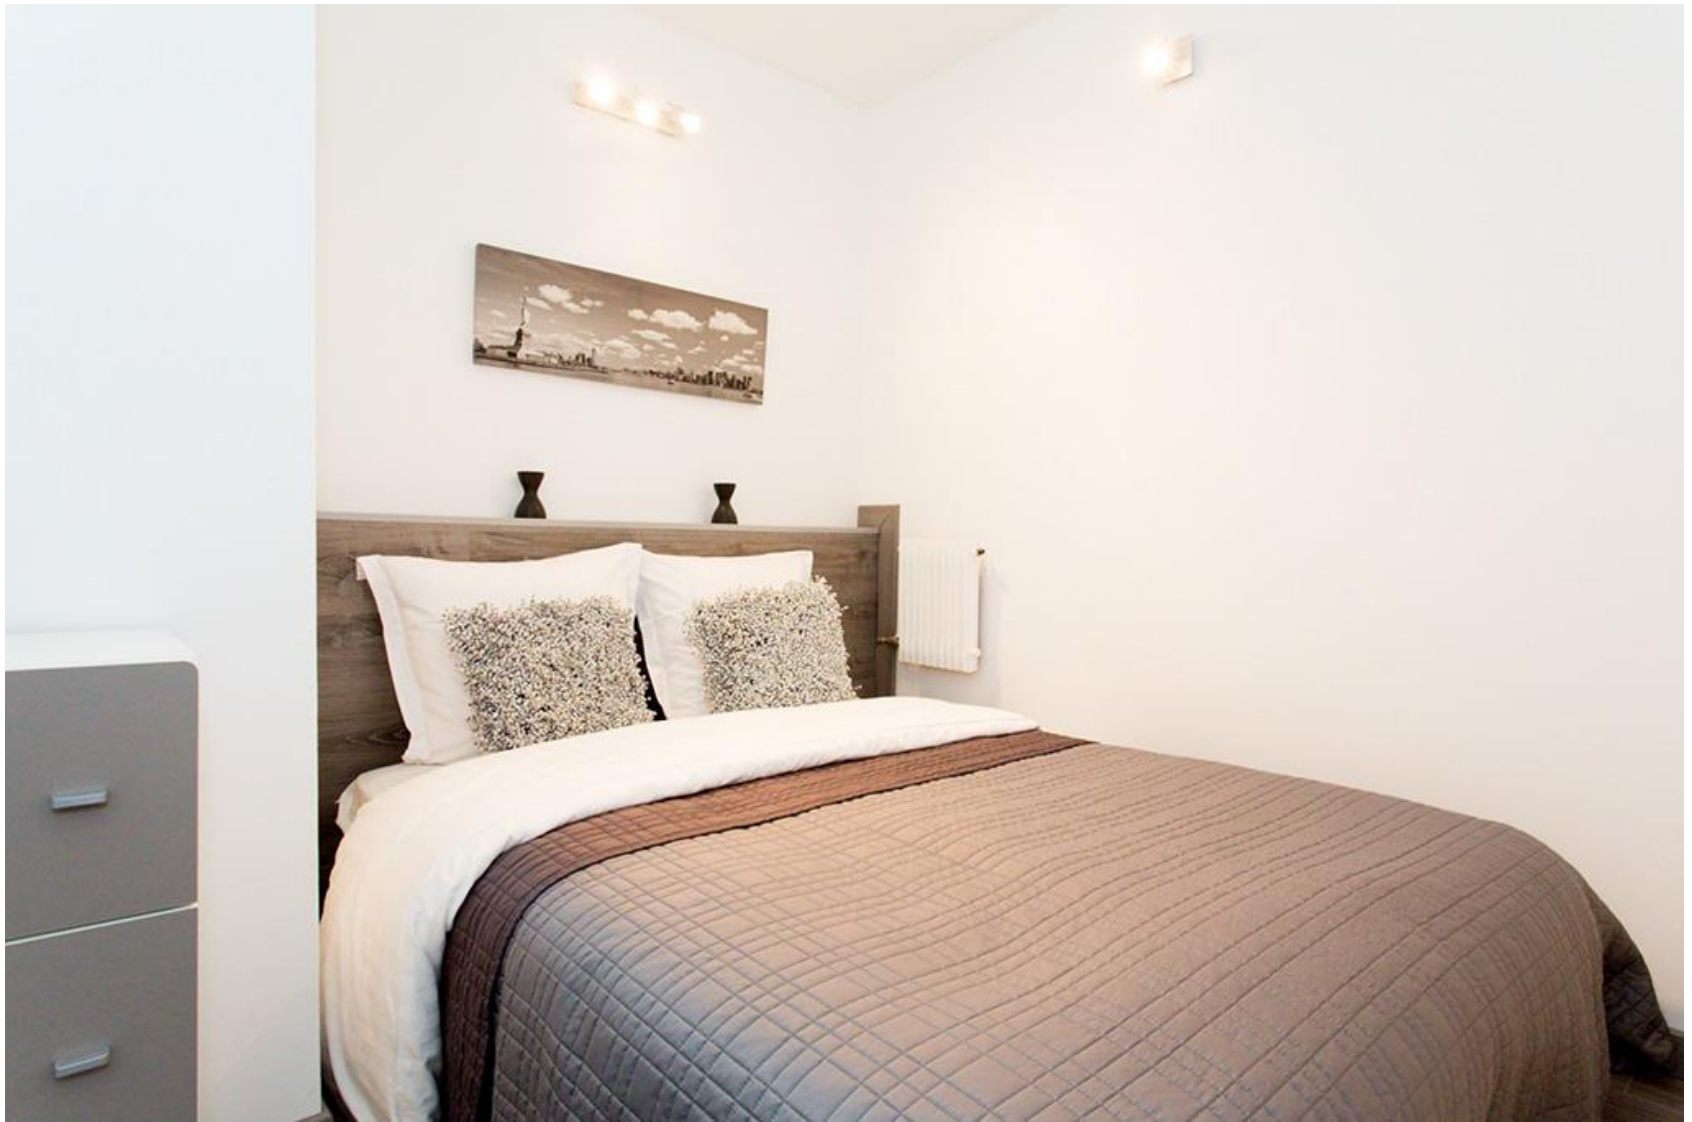

## 2 BEDROOMS - REF KMI 306

Located 20 meters from La Croisette, between the Carlton and Martinez, this 60sqm 2 bedrooms apartment with veranda of 10 sqm is on the 5th Floor with south orientation

The apartment comprises:

- Entrance hall
- A living room with sofa couch, flat screen TV, 2 armchairs
- The living room opens onto the veranda that is used as a dining area with a table and 6 chairs
- A US fitted kitchen: microwave, refrigerator, washing machine, oven...
- A master bedroom with a double bed, storage. The bedroom had a direct access to the veranda
  - A 2<sup>nd</sup> bedroom with a double bed and storage
  - A shower room with toilets
  - Extra guest toilets

**DISTANCE PALAIS DES FESTIVALS:** 10 minutes walk - **DISTANCE CROISETTES & BEACHES:** 20 meters

**SLEEPING CAPACITY:** 2 double beds & 1 sofa couch

**ASSETS:** Air conditioning // Flat screen TV in the living room // Elevator // internet

*Living room*

*Living room*

*US kitchen with bar area*

*The veranda*

*2<sup>nd</sup> bedroom*

*Master bedroom opening onto the veranda*

*Shower room with toilets*

**NOVOTEL  
MONTFLEURY**