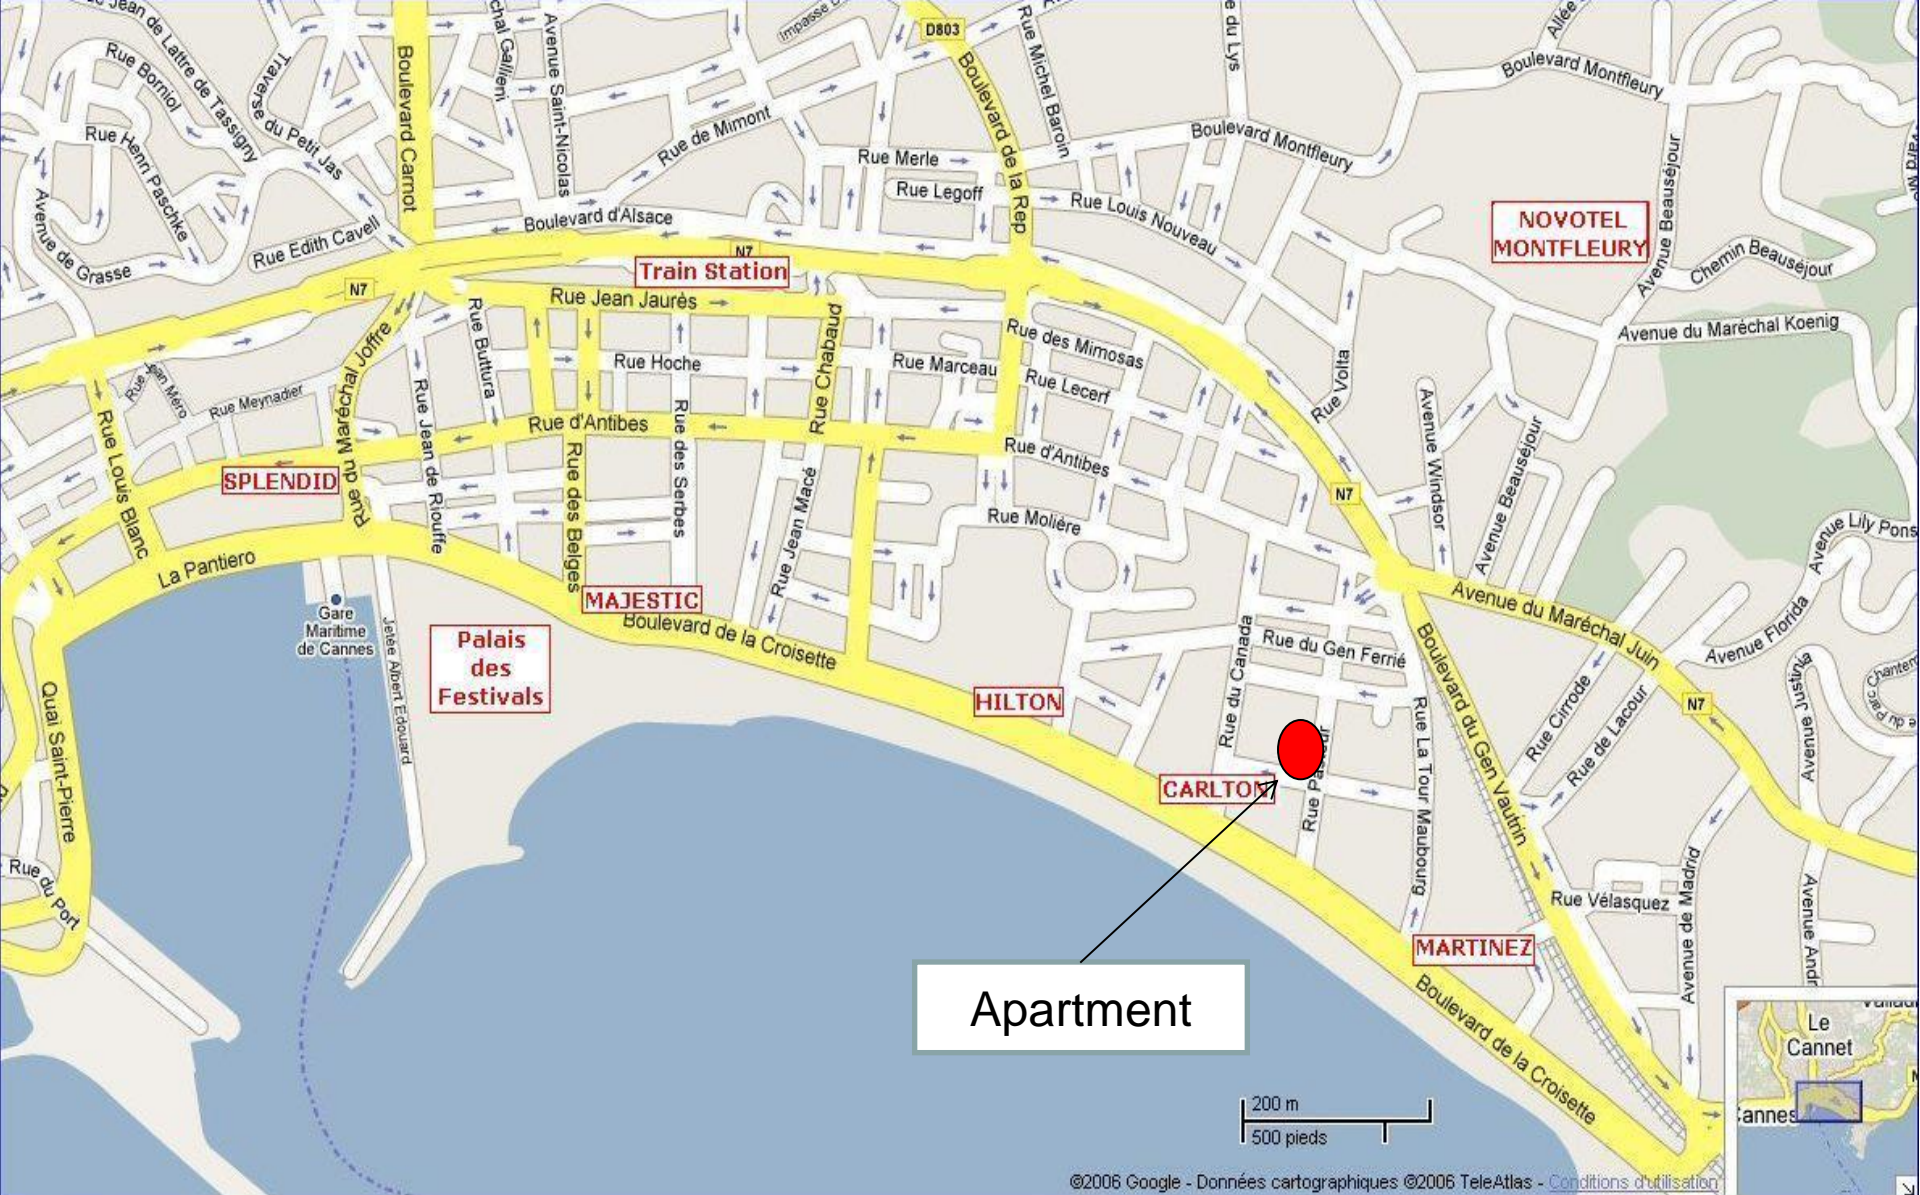

Shower room with toilets

**NOVOTEL
MONTFLEURY**

Train Station

SPLENDID

**Palais
des
Festivals**

MAJESTIC

HILTON

CARLTON

MARTINEZ

Apartment

200 m
500 pieds