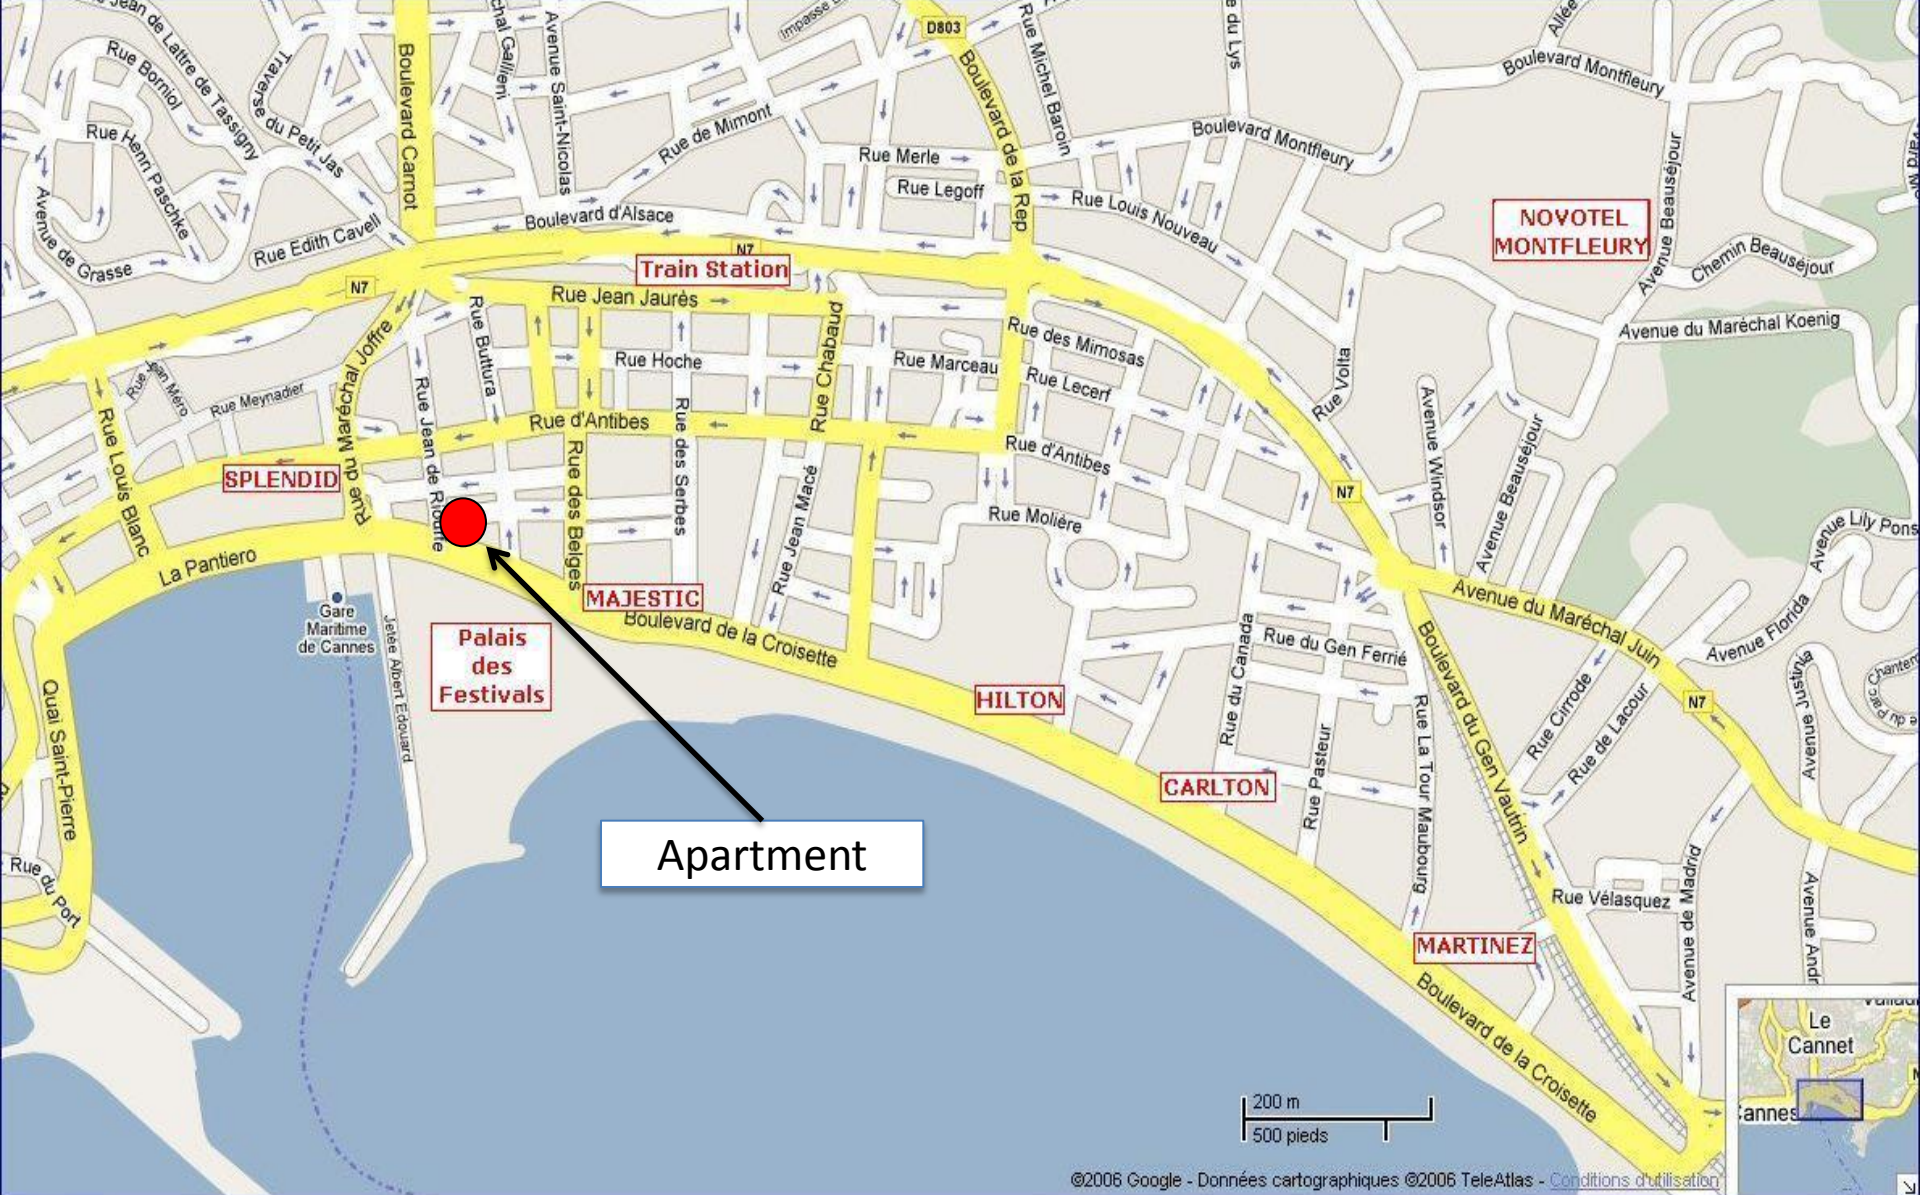

1 BEDROOM - REF KMI 200

Located just in front of the Palais des Festival!

Entirely renovated this apartment of 45sqm is located on the 1st floor (without elevator).

The apartment comprises:

- An entrance
- A living room with sofa couch, large flat screen TV, dining area, internet WIFI
- 1 bedroom with 2 single beds, large flat screen TV on the wall, storage & safe
 - A well equipped US-style kitchen
 - 1 shower room
 - separate toilets

DISTANCE DU PALAIS DES FESTIVALS: 1 minute walking - **DISTANCE DE LA CROISSETTE & BEACHES:** 20 meters

SLEEPING CAPACITY: 2 single beds (can be made as double bed) & 1 sofa couch

ASSETS : Internet WIFI // air conditioning // 2 large flat screen TV //