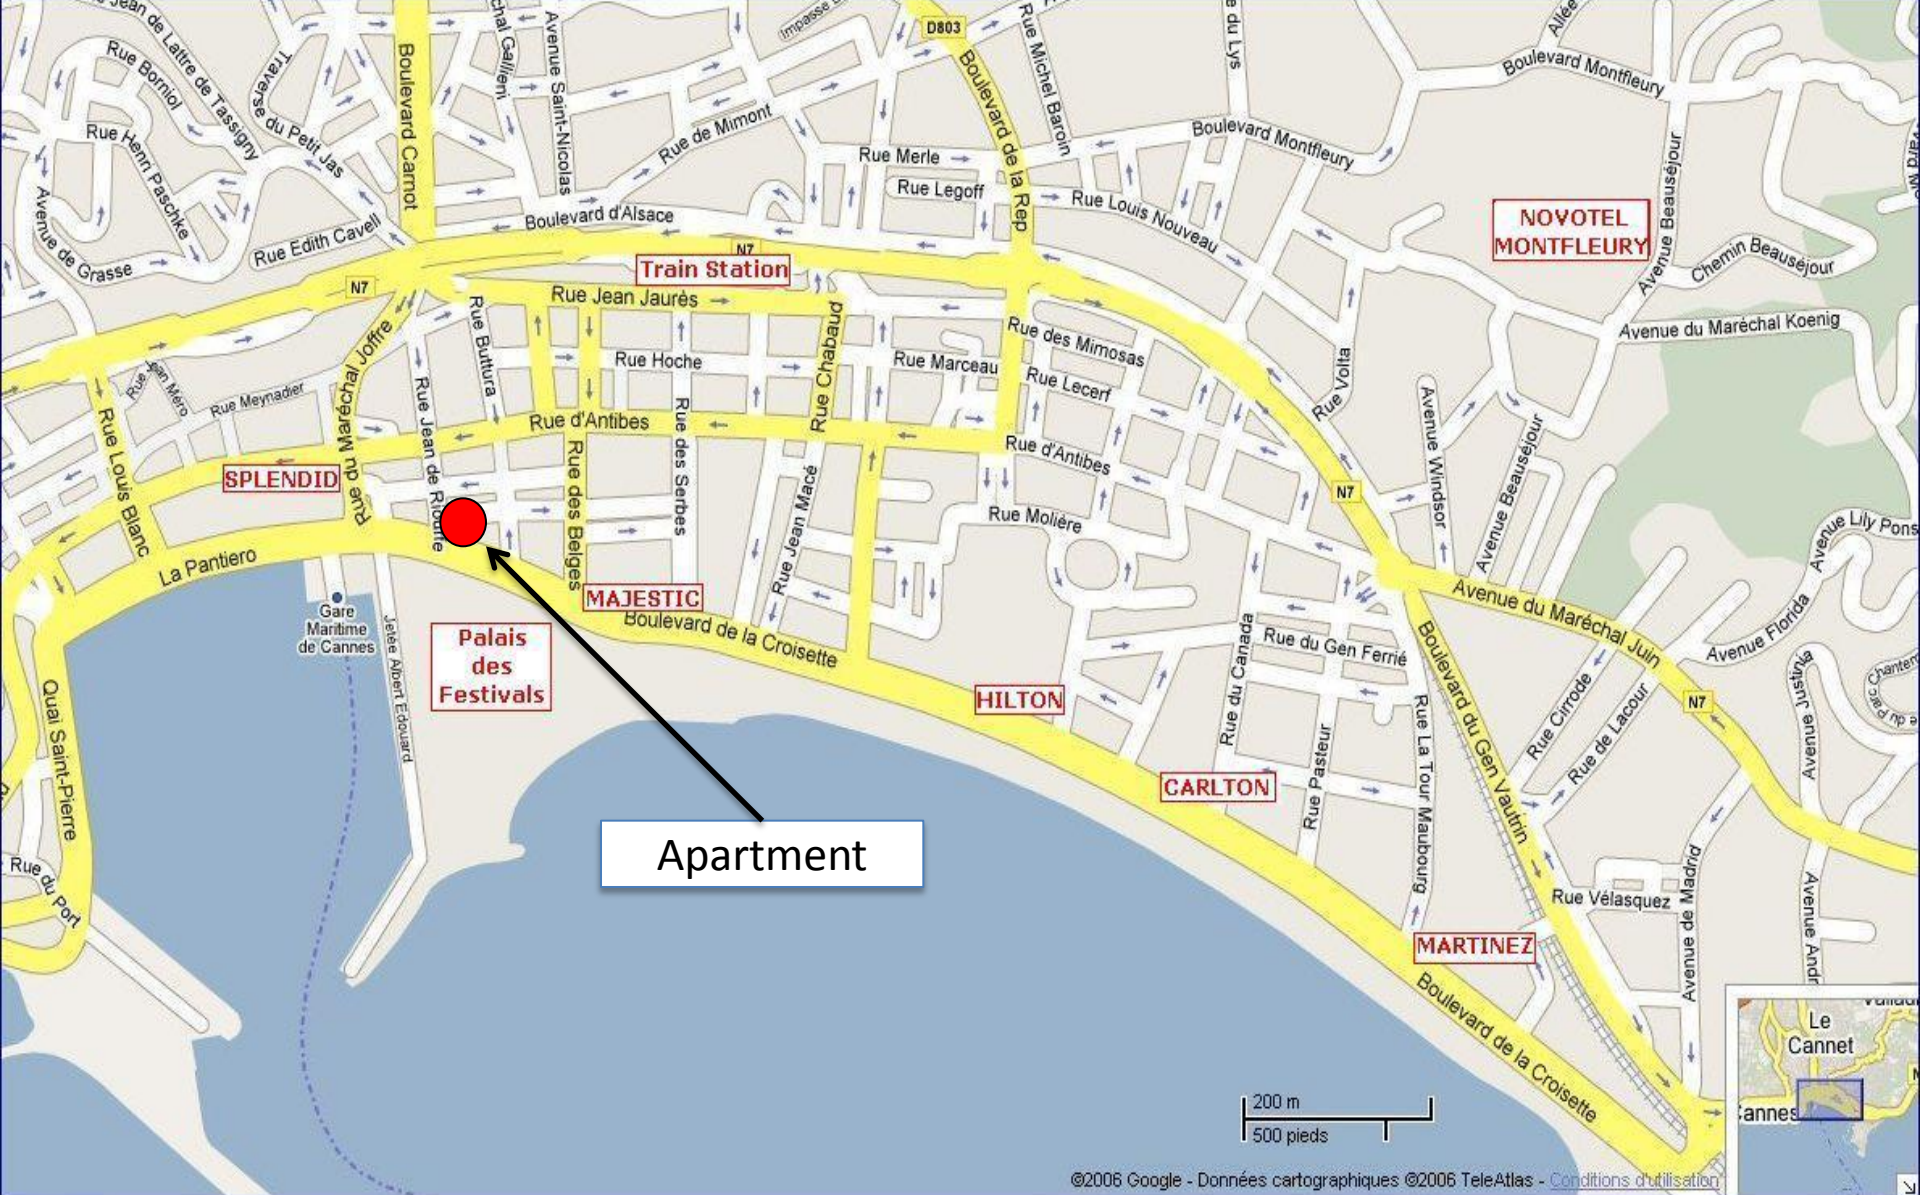

## 1 BEDROOM - REF KMI 200

---

Located just in front of the Palais des Festival!

Entirely renovated this apartment of 45sqm is located on the 1st floor (without elevator).

The apartment comprises:

- An entrance
- A living room with sofa couch, large flat screen TV, dining area, internet WIFI
- 1 bedroom with 2 single beds, large flat screen TV on the wall, storage & safe
  - A well equipped US-style kitchen
  - 1 shower room
  - separate toilets

**DISTANCE DU PALAIS DES FESTIVALS:** 1 minute walking - **DISTANCE DE LA CROISSETTE & BEACHES:** 20 meters

**SLEEPING CAPACITY:** 2 single beds (can be made as double bed) & 1 sofa couch

**ASSETS :** Internet WIFI // air conditioning // 2 large flat screen TV //