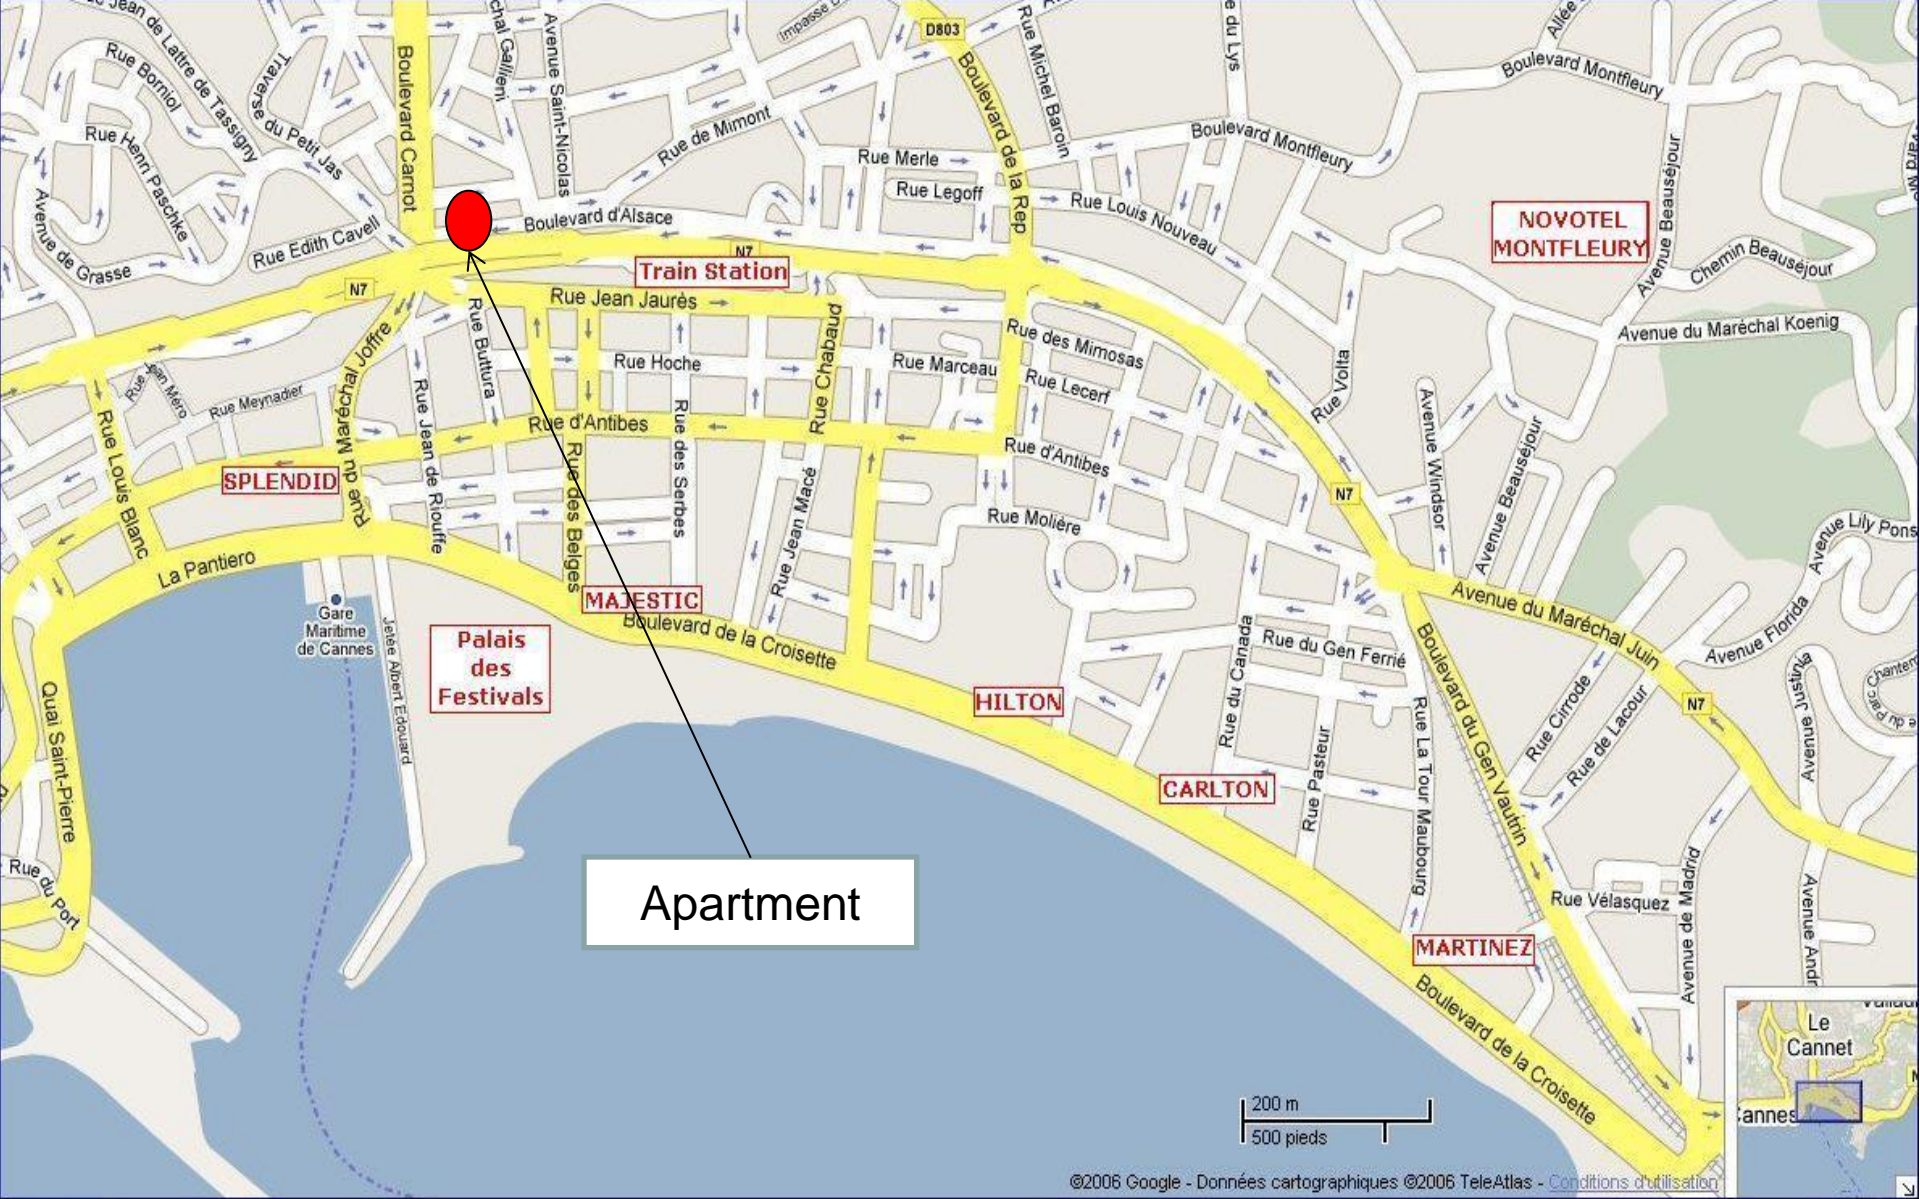

The shower room with toilets

Apartment

200 m
500 feet