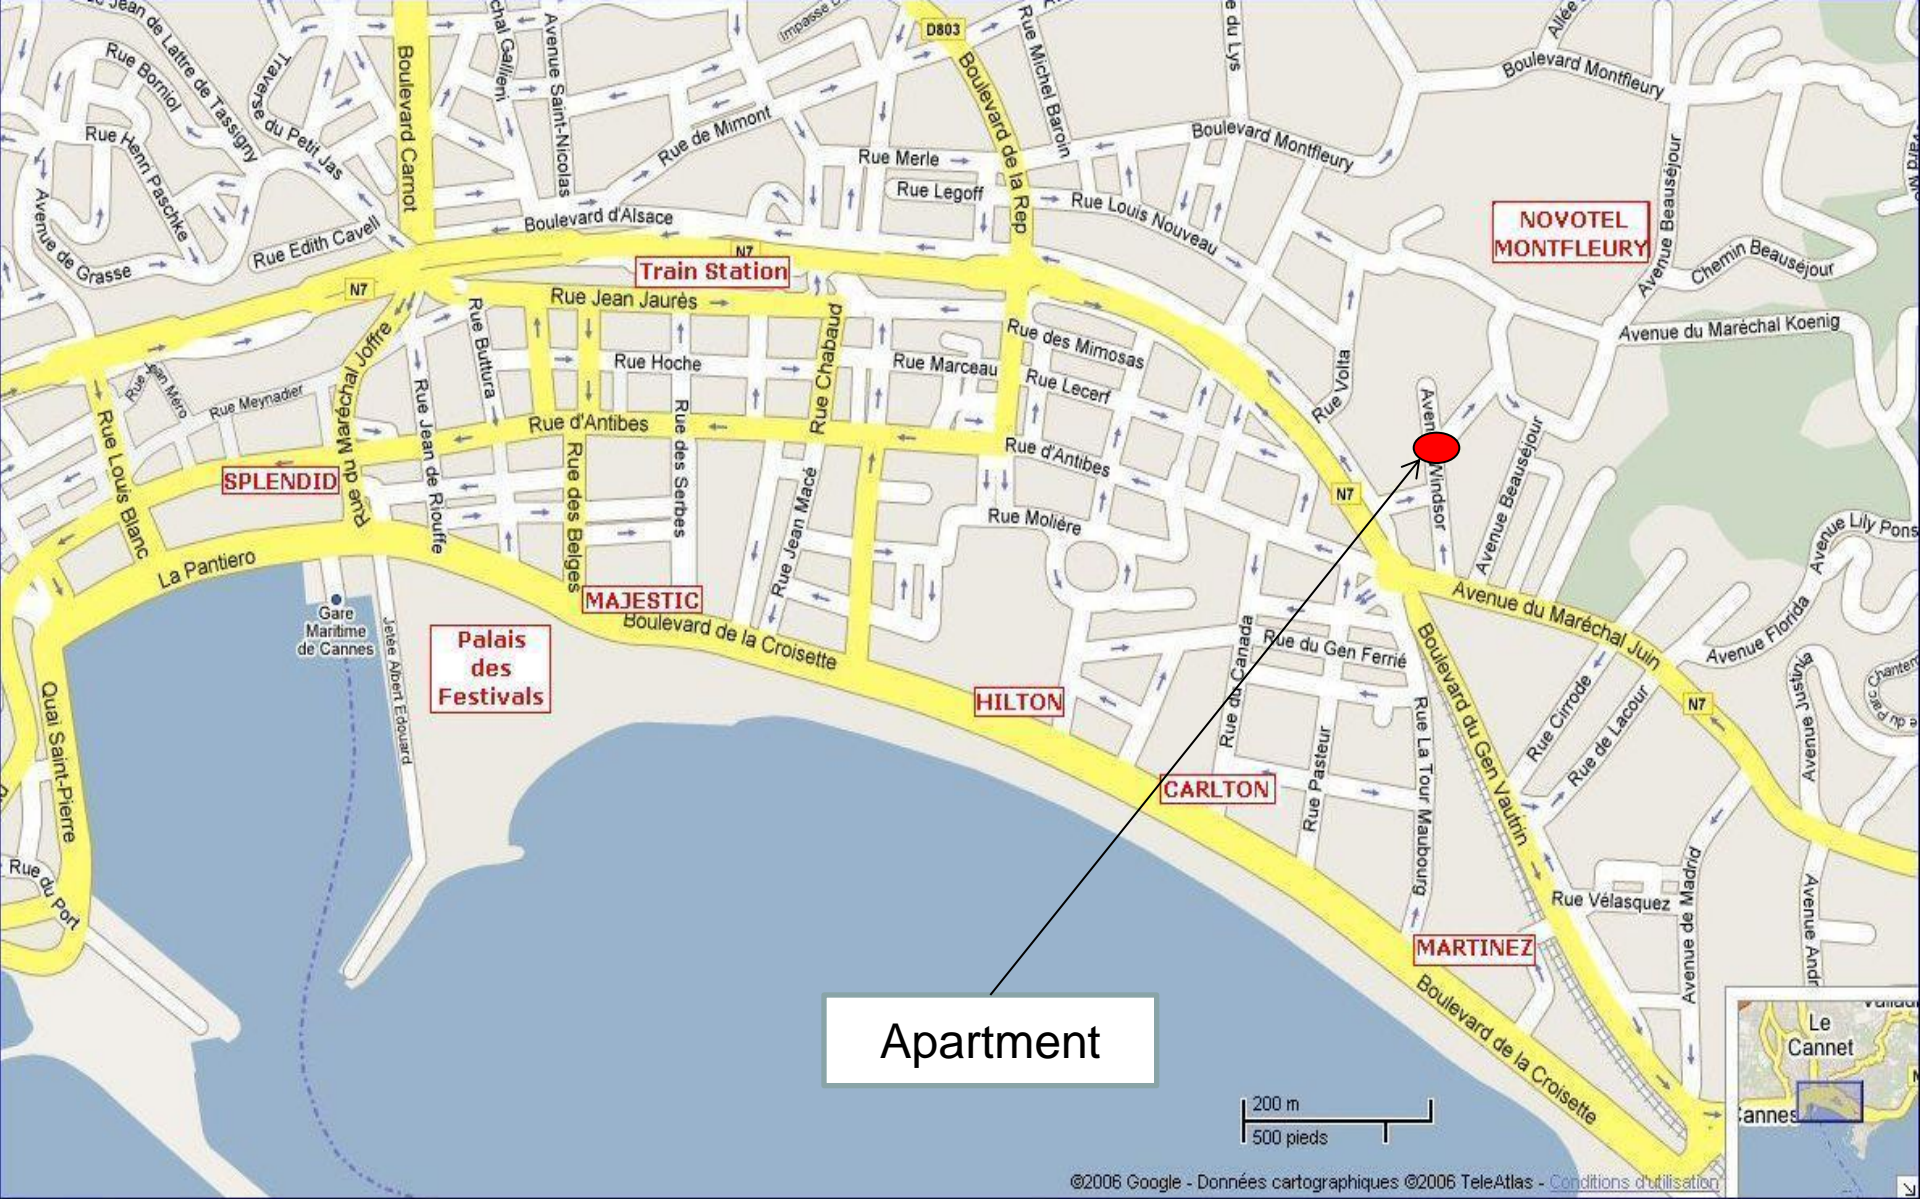

**NOVOTEL
MONTFLEURY**

Train Station

SPLENDID

**Palais
des
Festivals**

MAJESTIC

HILTON

CARLTON

MARTINEZ

Apartment

200 m
500 pieds