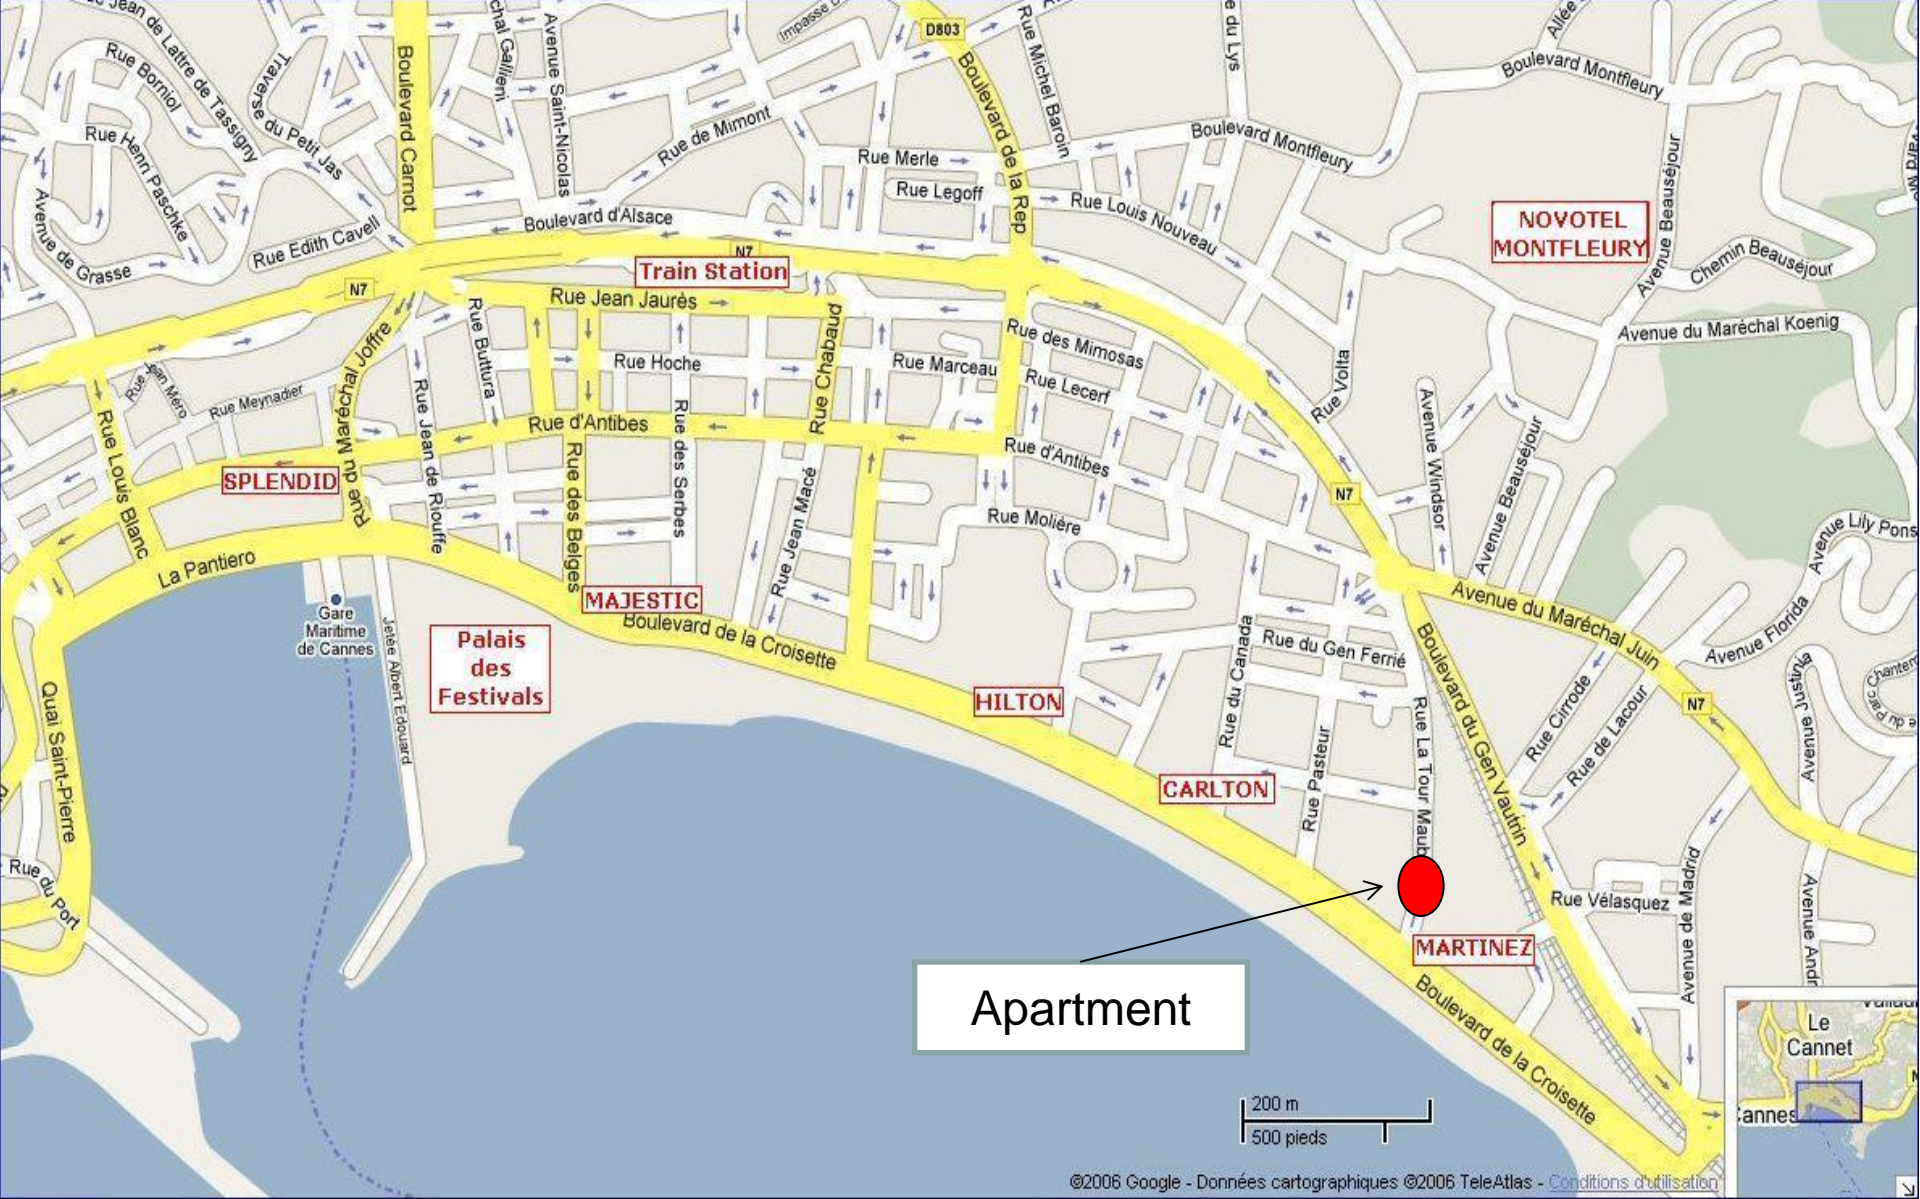

Shower room that belong to the 2nd bedroom

**NOVOTEL
MONTFLEURY**

Train Station

SPLENDID

**Palais
des
Festivals**

MAJESTIC

HILTON

CARLTON

MARTINEZ

Apartment

200 m
500 pieds