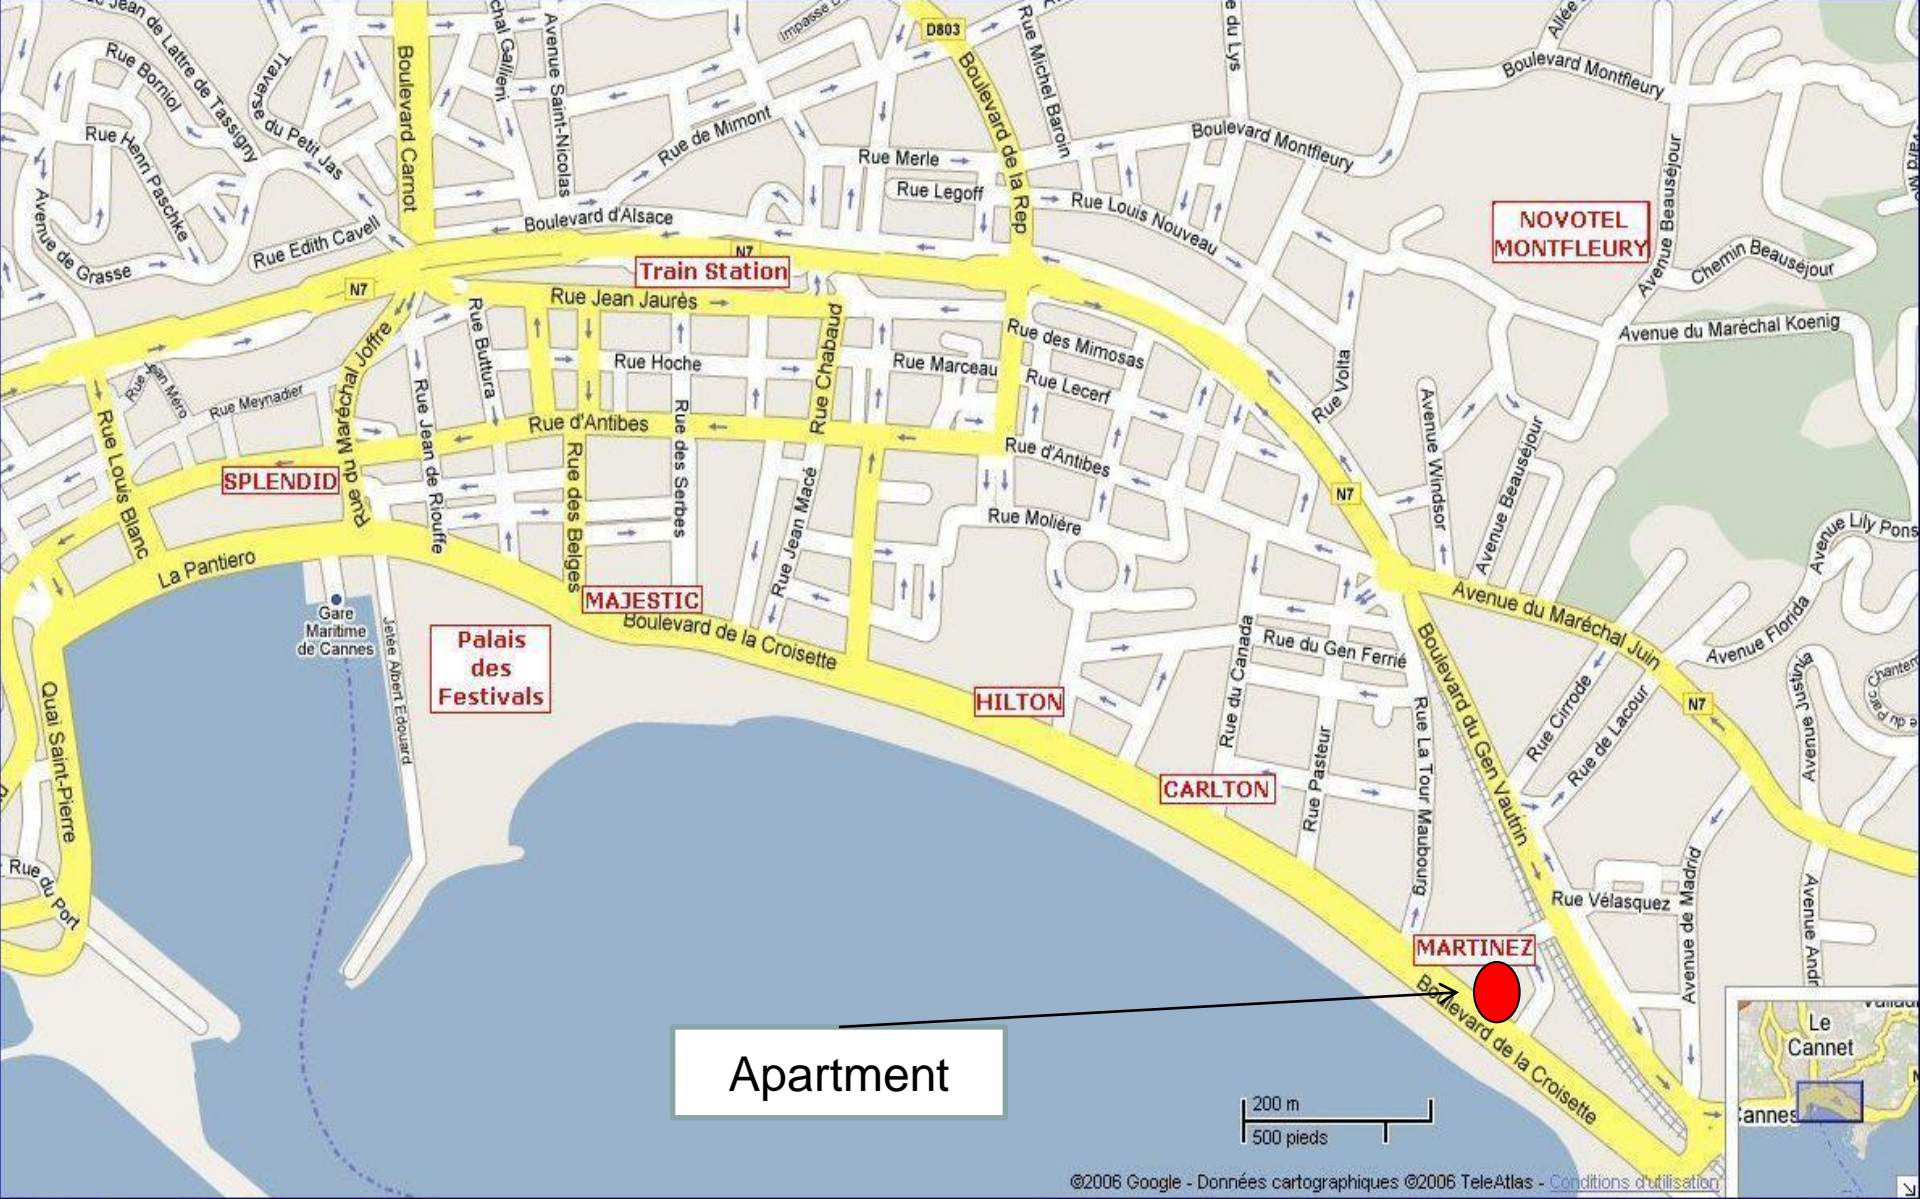

2 BEDROOMS - REF KMI 332

Luxury 2 bedrooms of 65sqm on La Croisette with 50sqm terrace! Brand new apartment, pure design, great location, internet wifi, A/C

When going out of the apartment, you are on La Croisette enjoying the palm trees, the sea, Cannes essentially.

DISTANCE PALAIS DES FESTIVALS: 12 minutes walking... - **DISTANCE CROISSETTE & BEACHES:** 0 meter...

SLEEPING CAPACITY: 2 double beds

ASSETS : Internet WIFI // Air conditioning // Flat screen TV // 50 sqm errace // Location