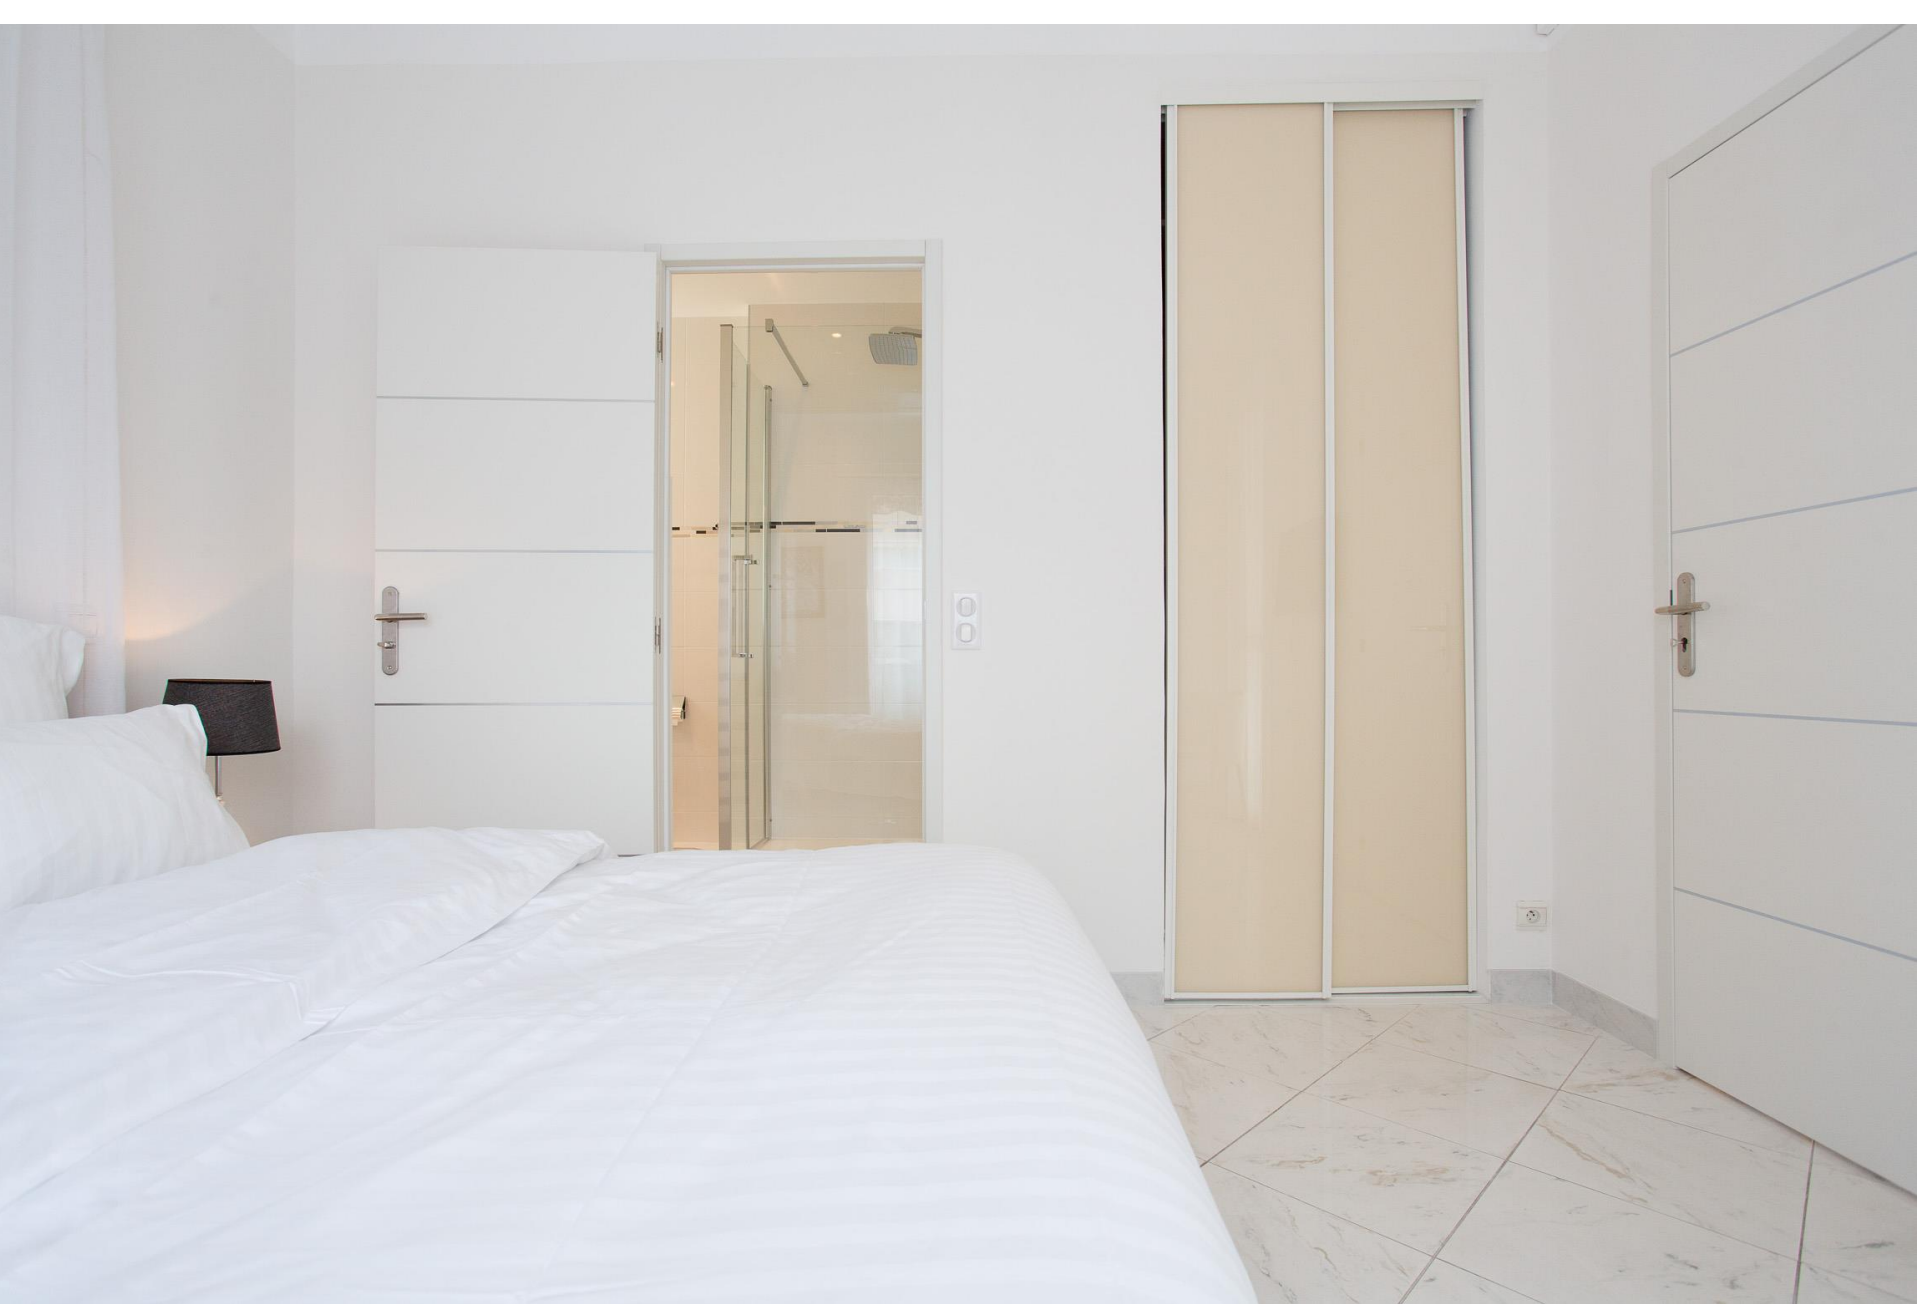

You will do everything by foot: Palais des Festival, La Croisette, Rue d'Antibes, restaurants, bars, supermarket, shopping, ATM...

The apartment is composed as follows:

- An entrance
- A living room with sofa couch, armchairs, dining area and flat screen TV
  - A separate fitted kitchen
- An ensuite master bedroom with 2 single beds that can be transformed into a double bed, flat screen TV on the wall & cupboards
  - The shower room that belongs to the master bedroom
- A 2<sup>nd</sup> ensuite bedroom with a double bed, flat screen TV on the wall and cupboards
  - The shower room that belongs to the 2<sup>nd</sup> bedroom
  - Guest toilets
- Terrace with table and chairs

*Another view of the living room when the curtains are closed*

*Another view of the living room opening onto the terrace*

*The ensuite master bedroom*

*Another view of the ensuite master bedroom with large mirror door scupboards*

*Another view of the master bedroom with flat screen TV on the wall*

*The shower room that  
belongs to the master  
bedroom*

*2<sup>nd</sup> ensuite bedroom with 2 single beds that can be made as a double bed*

*2<sup>nd</sup> ensuite bedroom with the shower room*

*TV and direct access to the sunny terrace*

*Bed, shower room entrance & the cupboard*

*The shower room with toilets that belong to the 2<sup>nd</sup> bedroom*