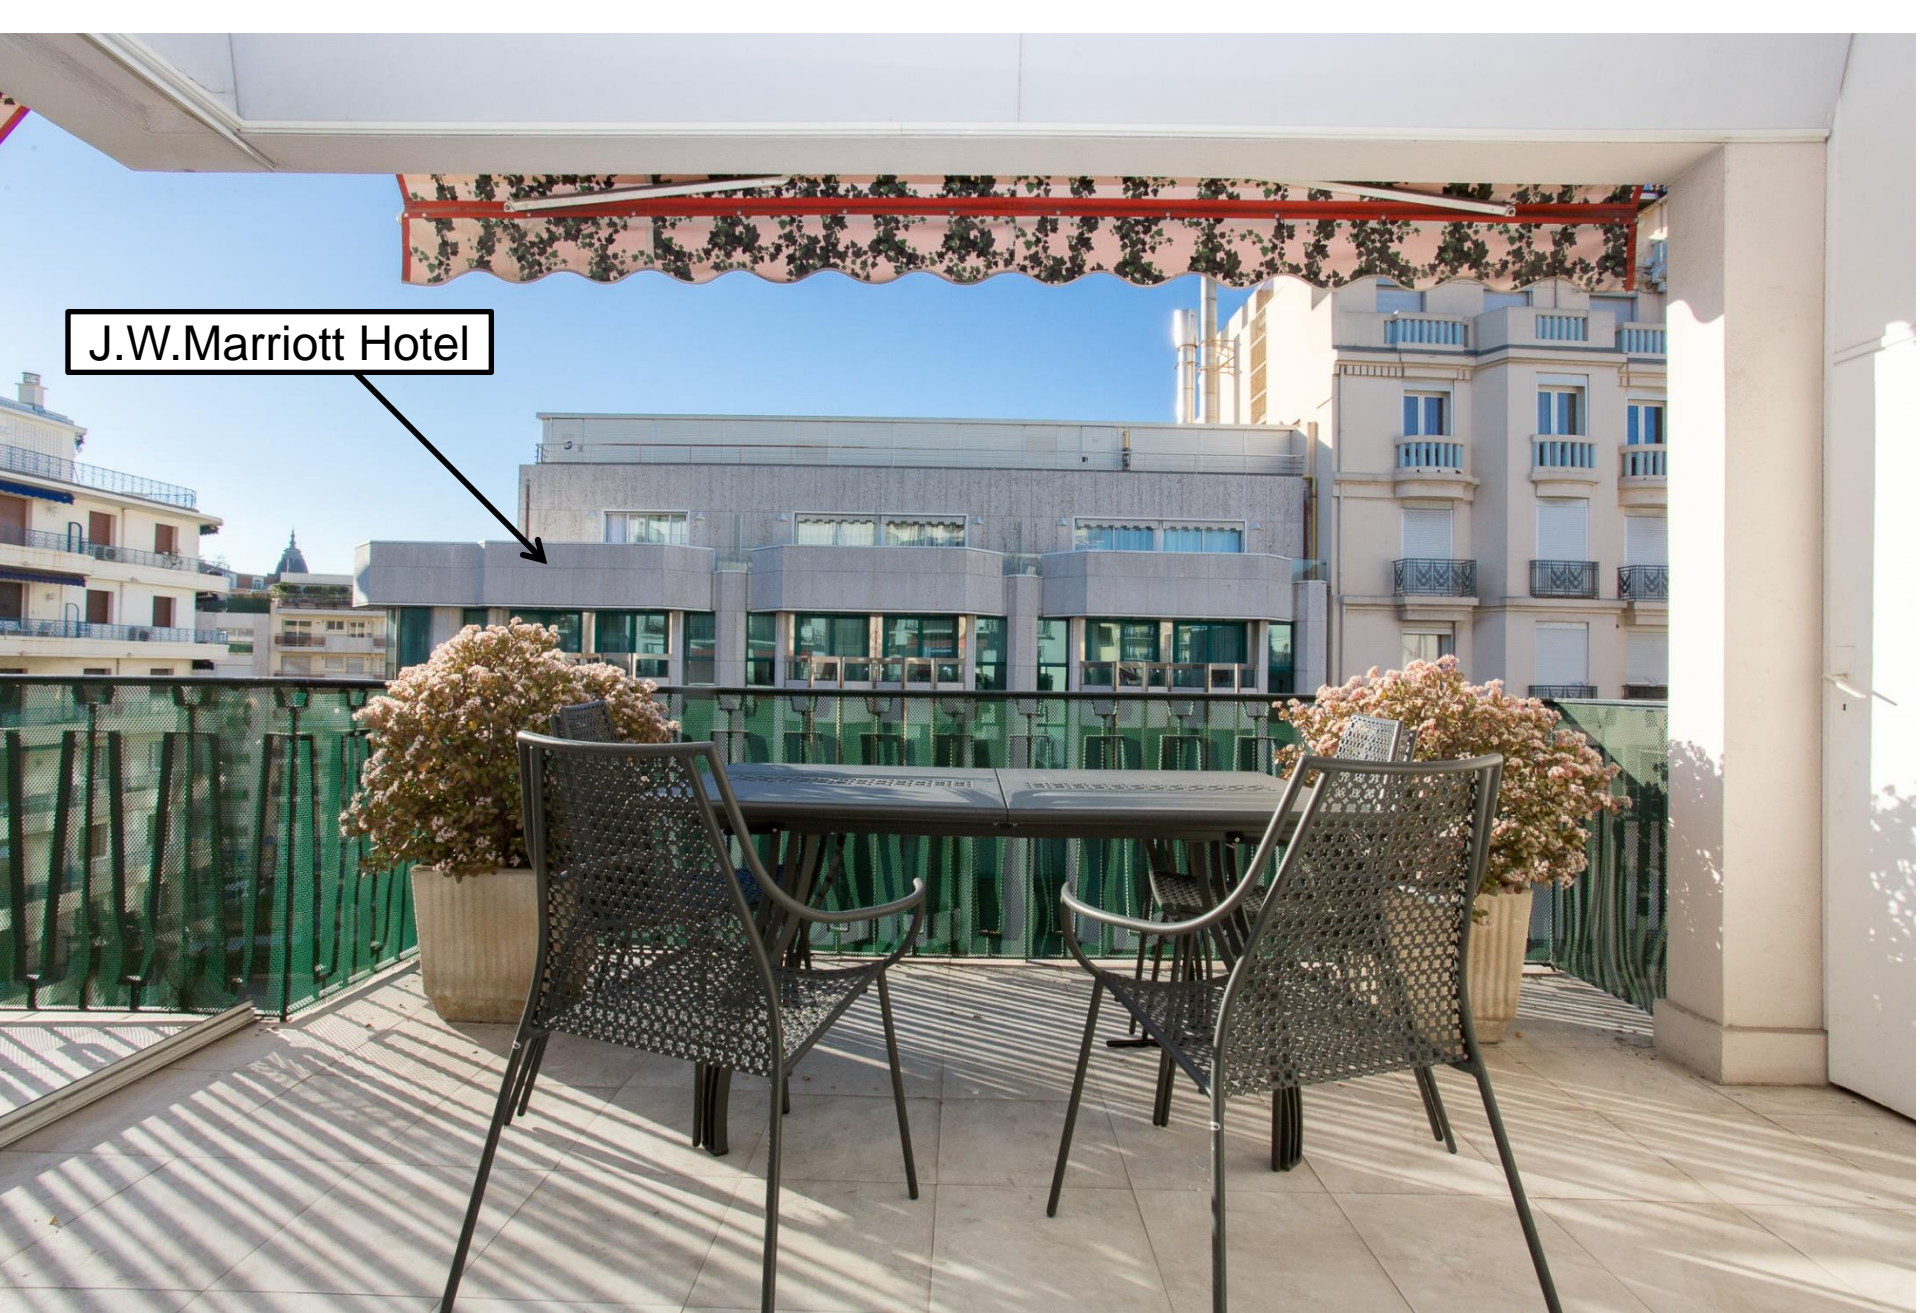

You will do everything by foot: Palais des Festival, La Croisette, Rue d'Antibes, restaurants, bars, supermarket, shopping, ATM...

The apartment is composed as follows:

- An entrance
- A living room with sofa couch, armchairs, dining area and flat screen TV
  - A separate fitted kitchen
- An ensuite master bedroom with 2 single beds that can be transformed into a double bed, flat screen TV on the wall & cupboards
  - The shower room that belongs to the master bedroom
- A 2<sup>nd</sup> ensuite bedroom with a double bed, flat screen TV on the wall and cupboards
  - The shower room that belongs to the 2<sup>nd</sup> bedroom
  - Guest toilets
- Terrace with table and chairs

*The residence & the apartment*

*Another view of the sunny terrace*

*The living room opening onto the terrace*

J.W.Marriott Hotel

*The terrace with table, chairs & view on the J.W.Marriott hotel*

*Another view of the living room with dining table in the back*