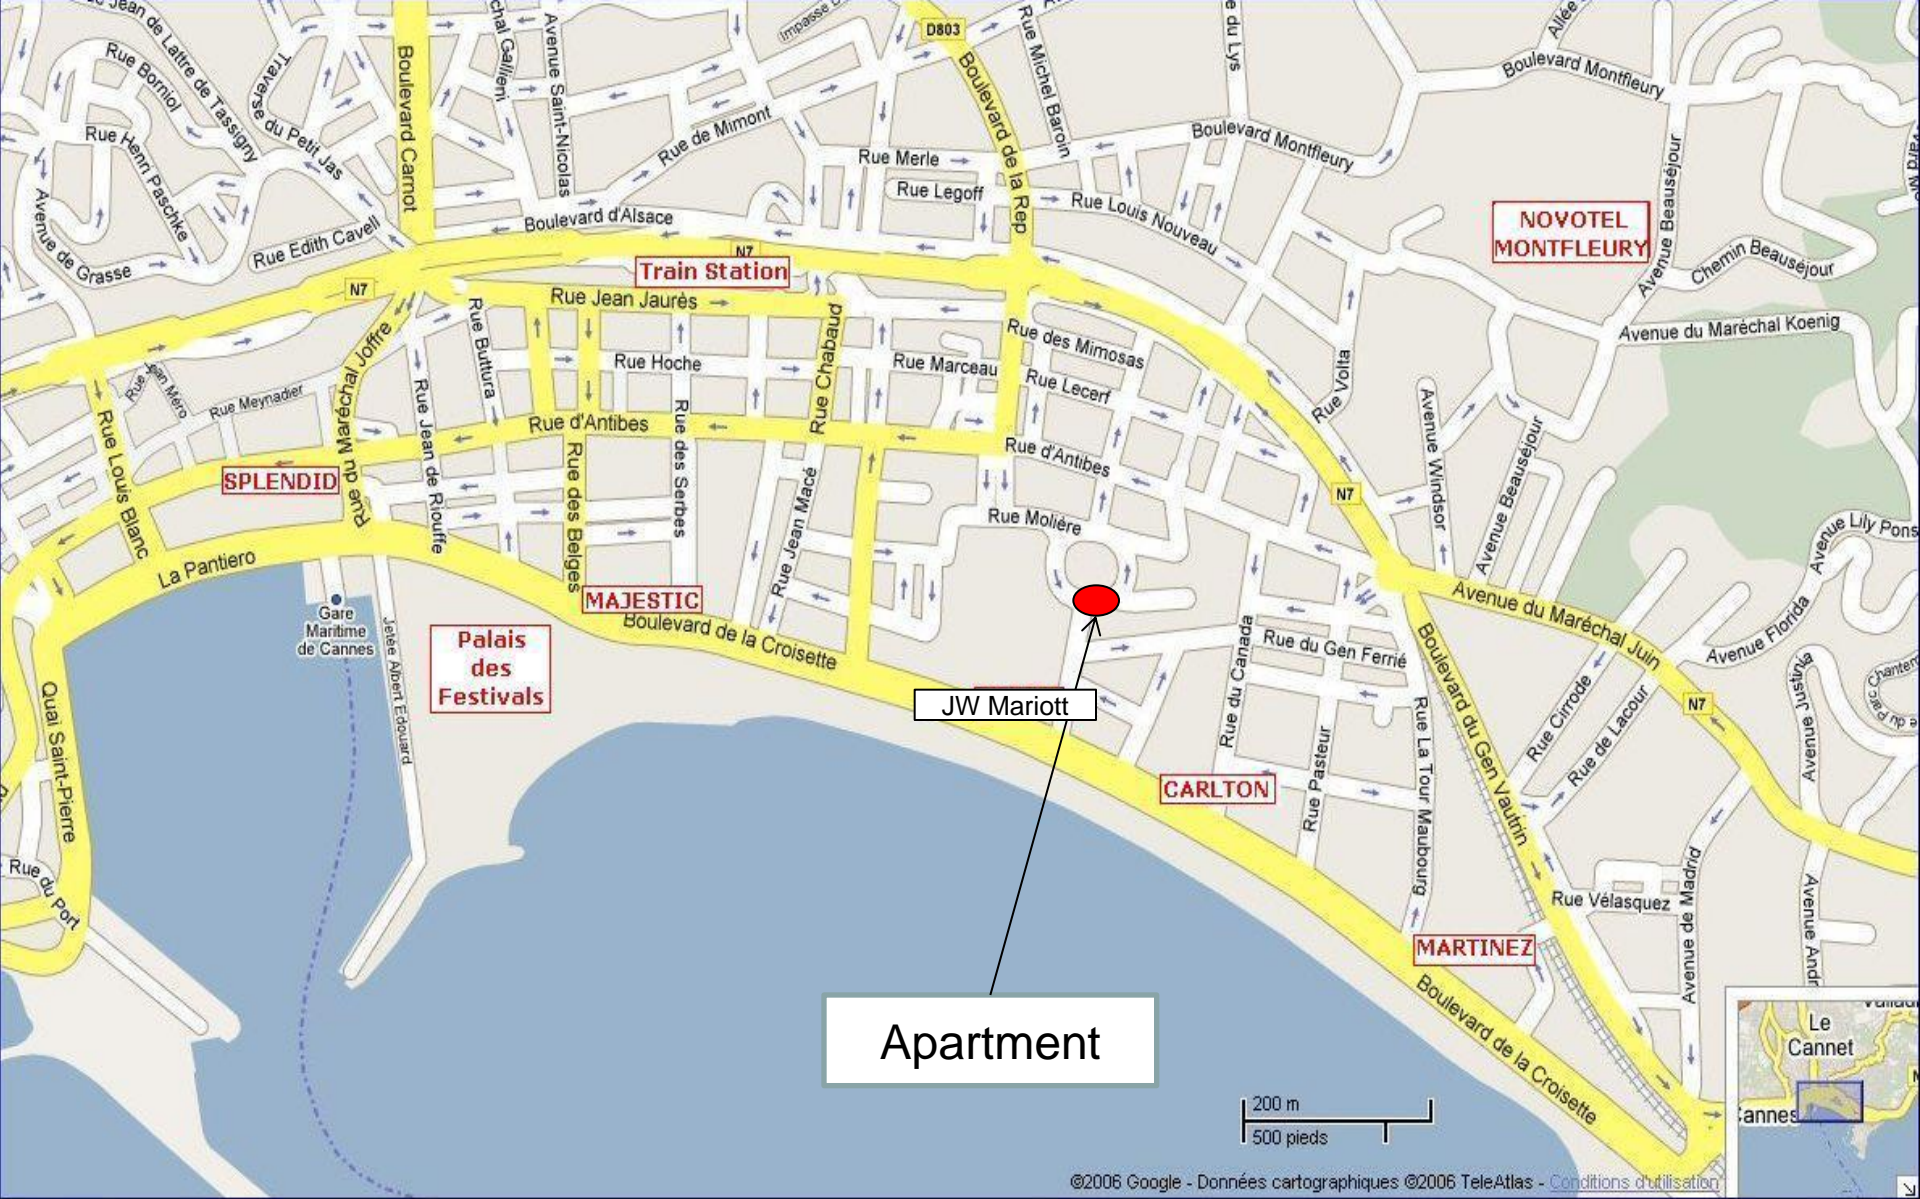

Zoom on the microwave & oven

Apartment

200 m
500 pieds