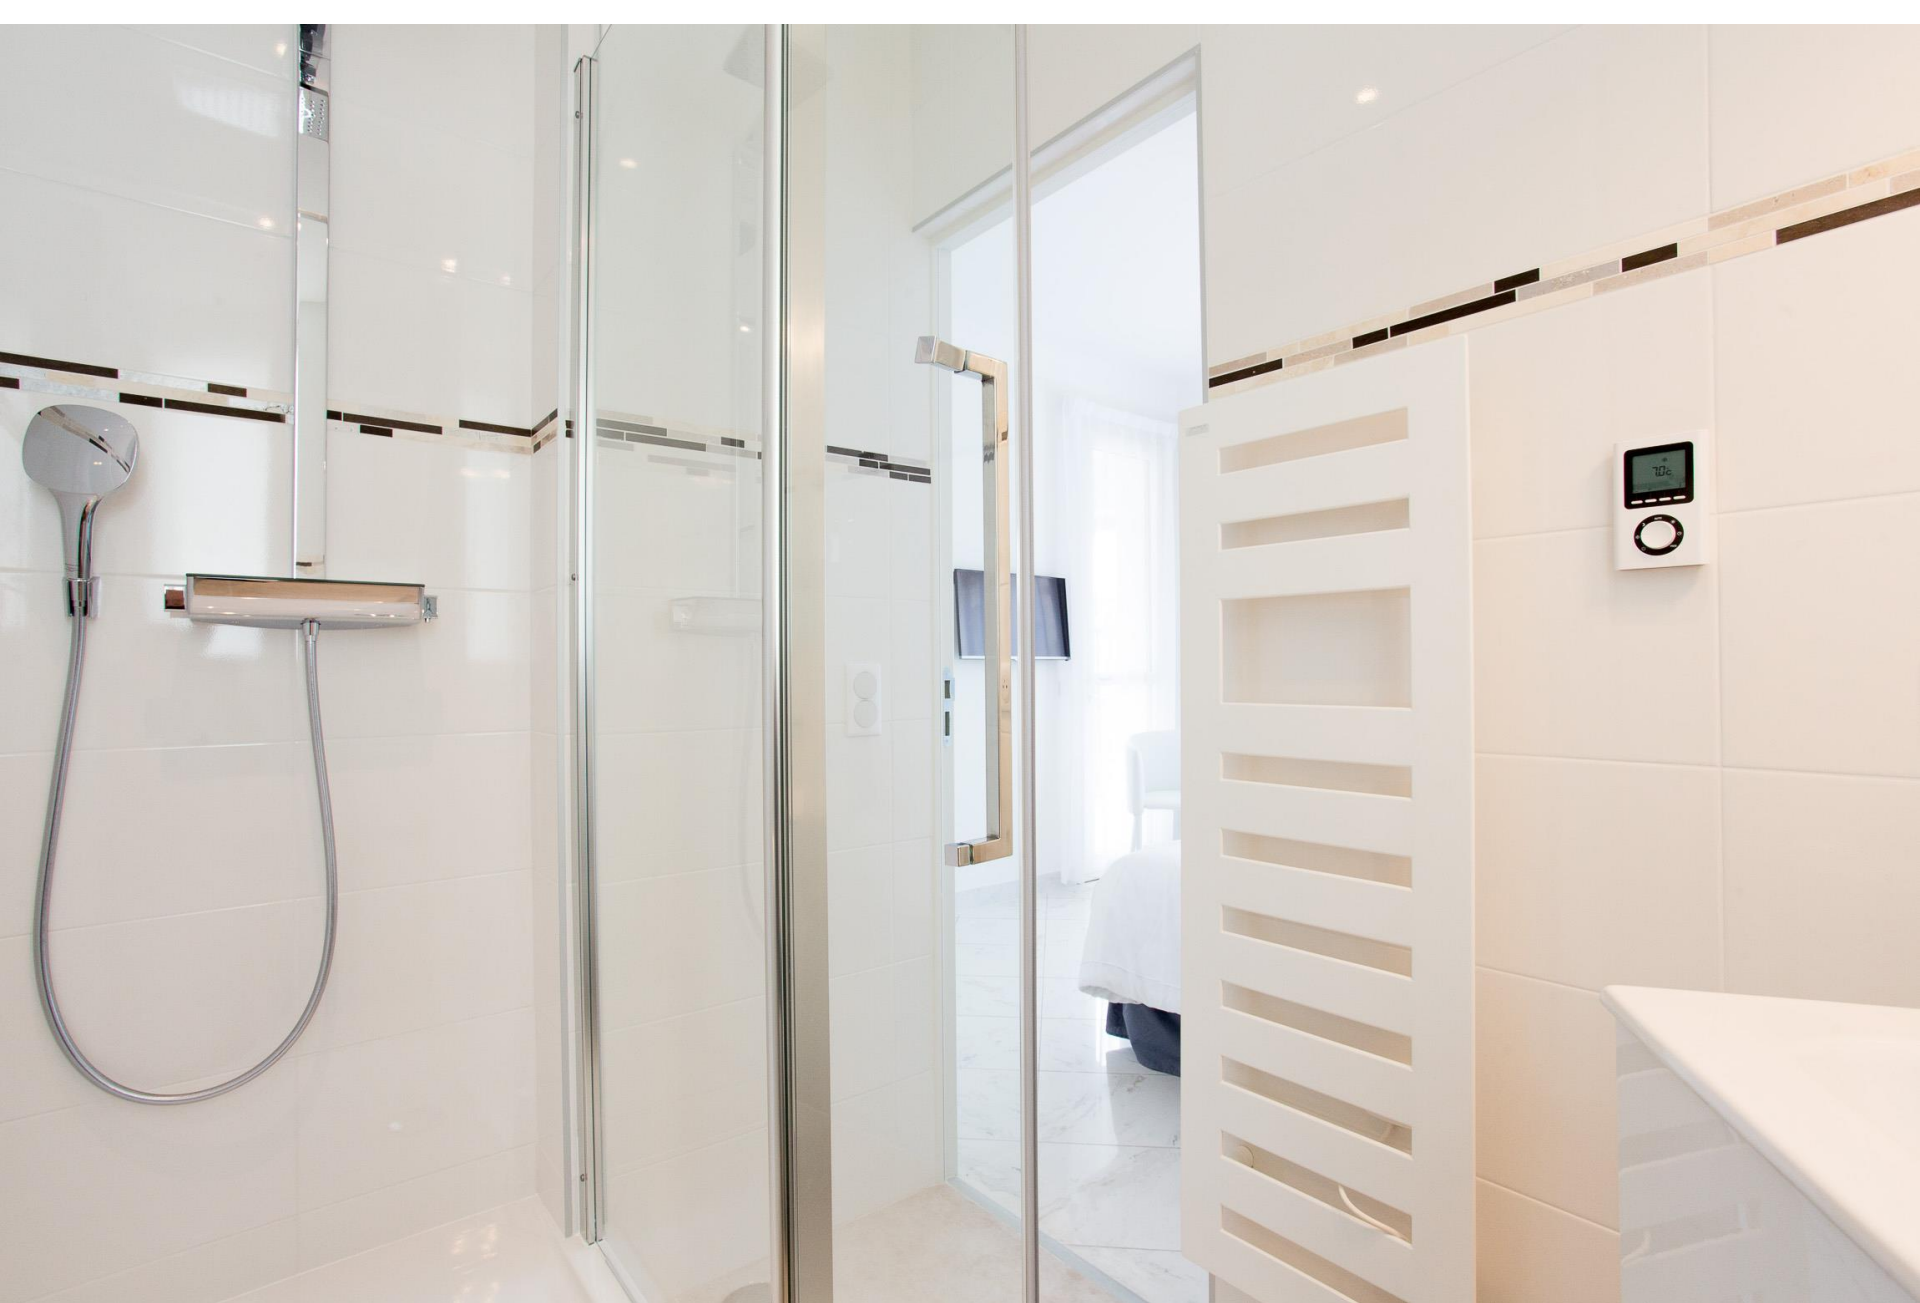

You will do everything by foot: Palais des Festival, La Croisette, Rue d'Antibes, restaurants, bars, supermarket, shopping, ATM...

The apartment is composed as follows:

- An entrance
- A living room with sofa couch, armchairs, dining area and flat screen TV
  - A separate fitted kitchen
- An ensuite master bedroom with 2 single beds that can be transformed into a double bed, flat screen TV on the wall & cupboards
  - The shower room that belongs to the master bedroom
- A 2<sup>nd</sup> ensuite bedroom with a double bed, flat screen TV on the wall and cupboards
  - The shower room that belongs to the 2<sup>nd</sup> bedroom
  - Guest toilets
- Terrace with table and chairs

*Another view of the master bedroom with flat screen TV on the wall*

*The shower room that  
belongs to the master  
bedroom*

*2<sup>nd</sup> ensuite bedroom with 2 single beds that can be made as a double bed*

*2<sup>nd</sup> ensuite bedroom with the shower room*

*TV and direct access to the sunny terrace*

*Bed, shower room entrance & the cupboard*

*The shower room with toilets that belong to the 2<sup>nd</sup> bedroom*

*Another view of the shower room with the shower cabin on the left and the sink on the right*

*The separate kitchen*

*Zoom on the large refrigerator, toaster & Nespresso coffee machine*

*Zoom on the microwave & oven*