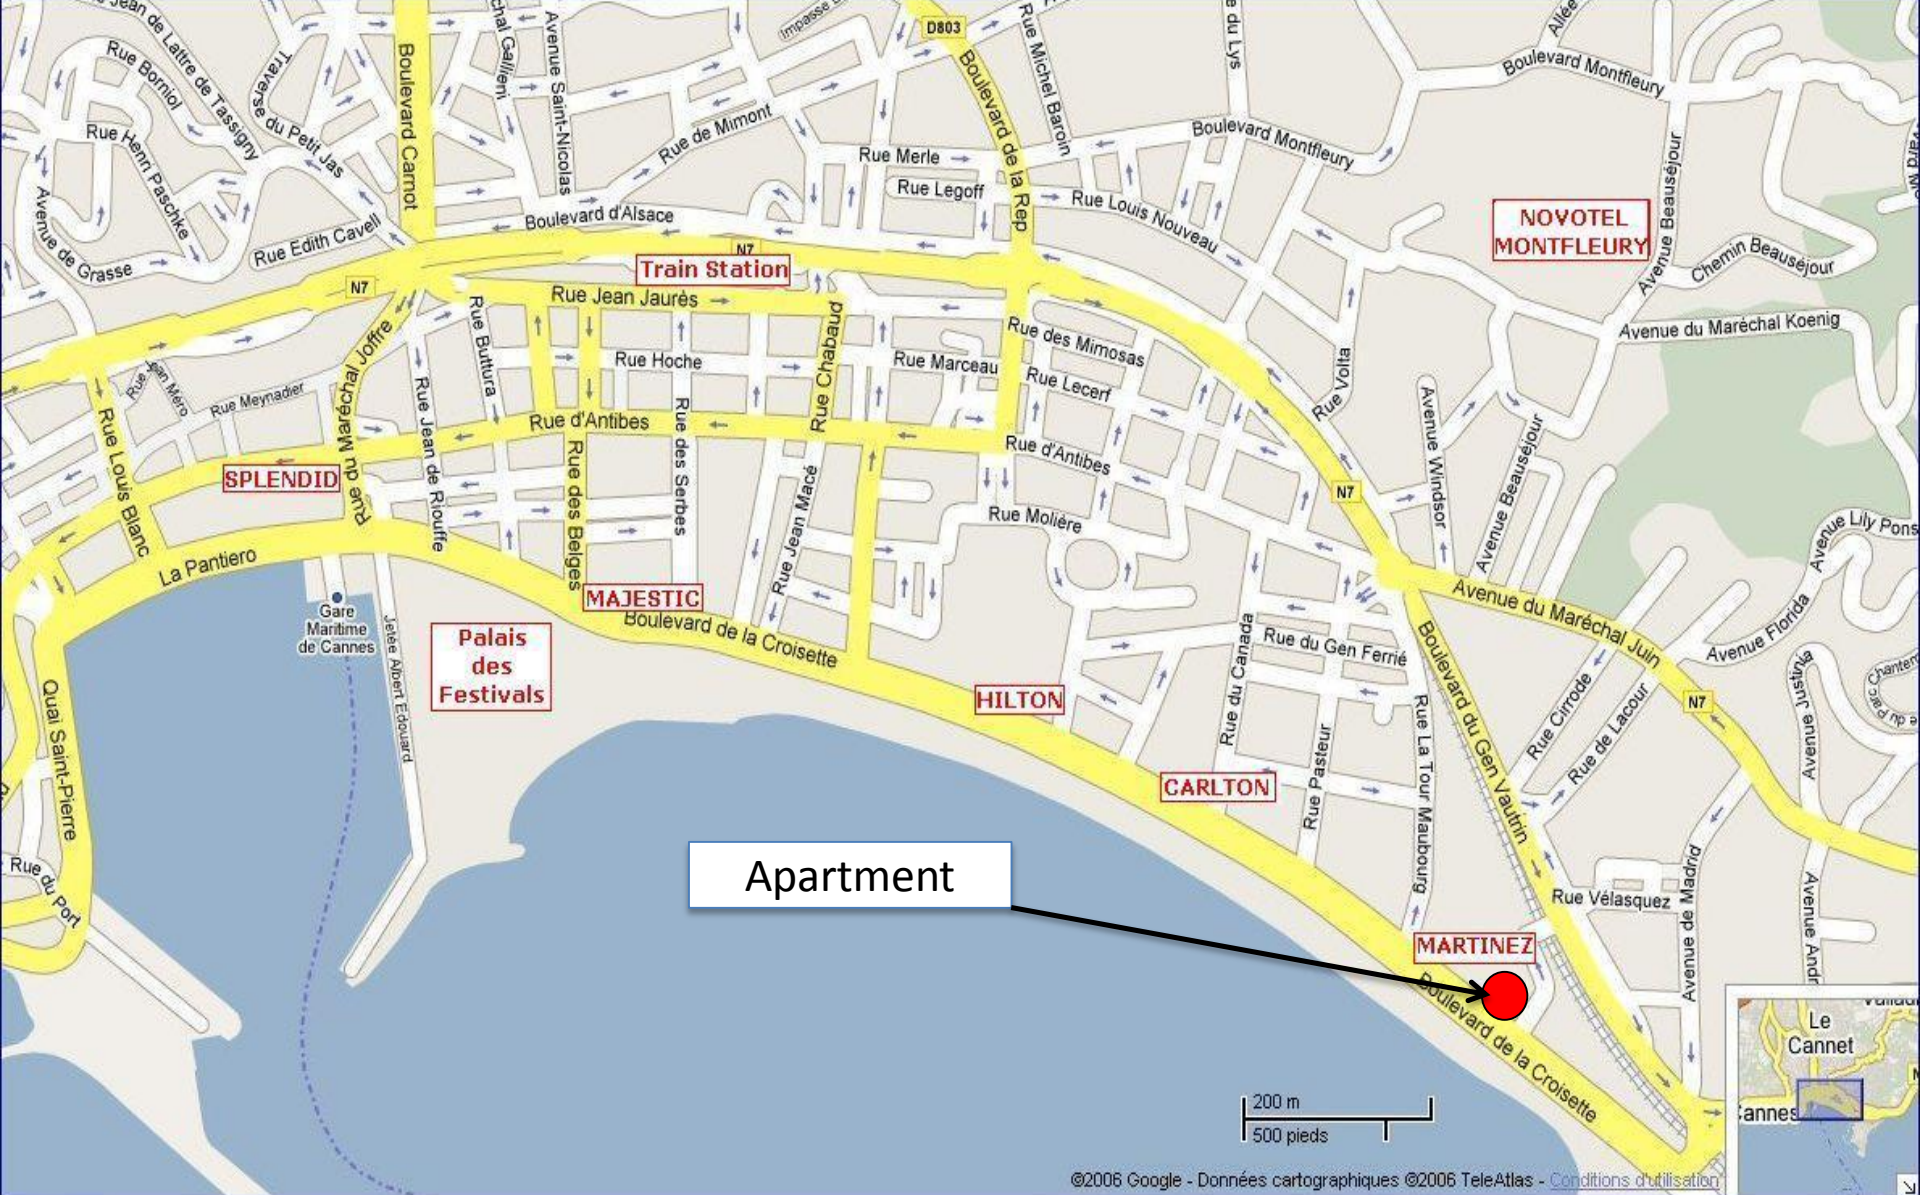

2 BEDROOMS - REF KMI 326

Breathtaking view... You will love it: chic & easy lifestyle guaranteed!

2 bedrooms/2 bathrooms apartment of 90 sqm located on La Croisette!

The apartment is composed as follows:

DISTANCE DU PALAIS DES FESTIVALS: 12 minute walking - **DISTANCE DE LA CROISSETTE & BEACHES:** 0 meter

SLEEPING CAPACITY: 4 single beds that can be transformed into 2 double beds

ASSETS : Sea view // Nice terrace // 2 bathrooms // Internet WIFI // air conditioning // Elevator