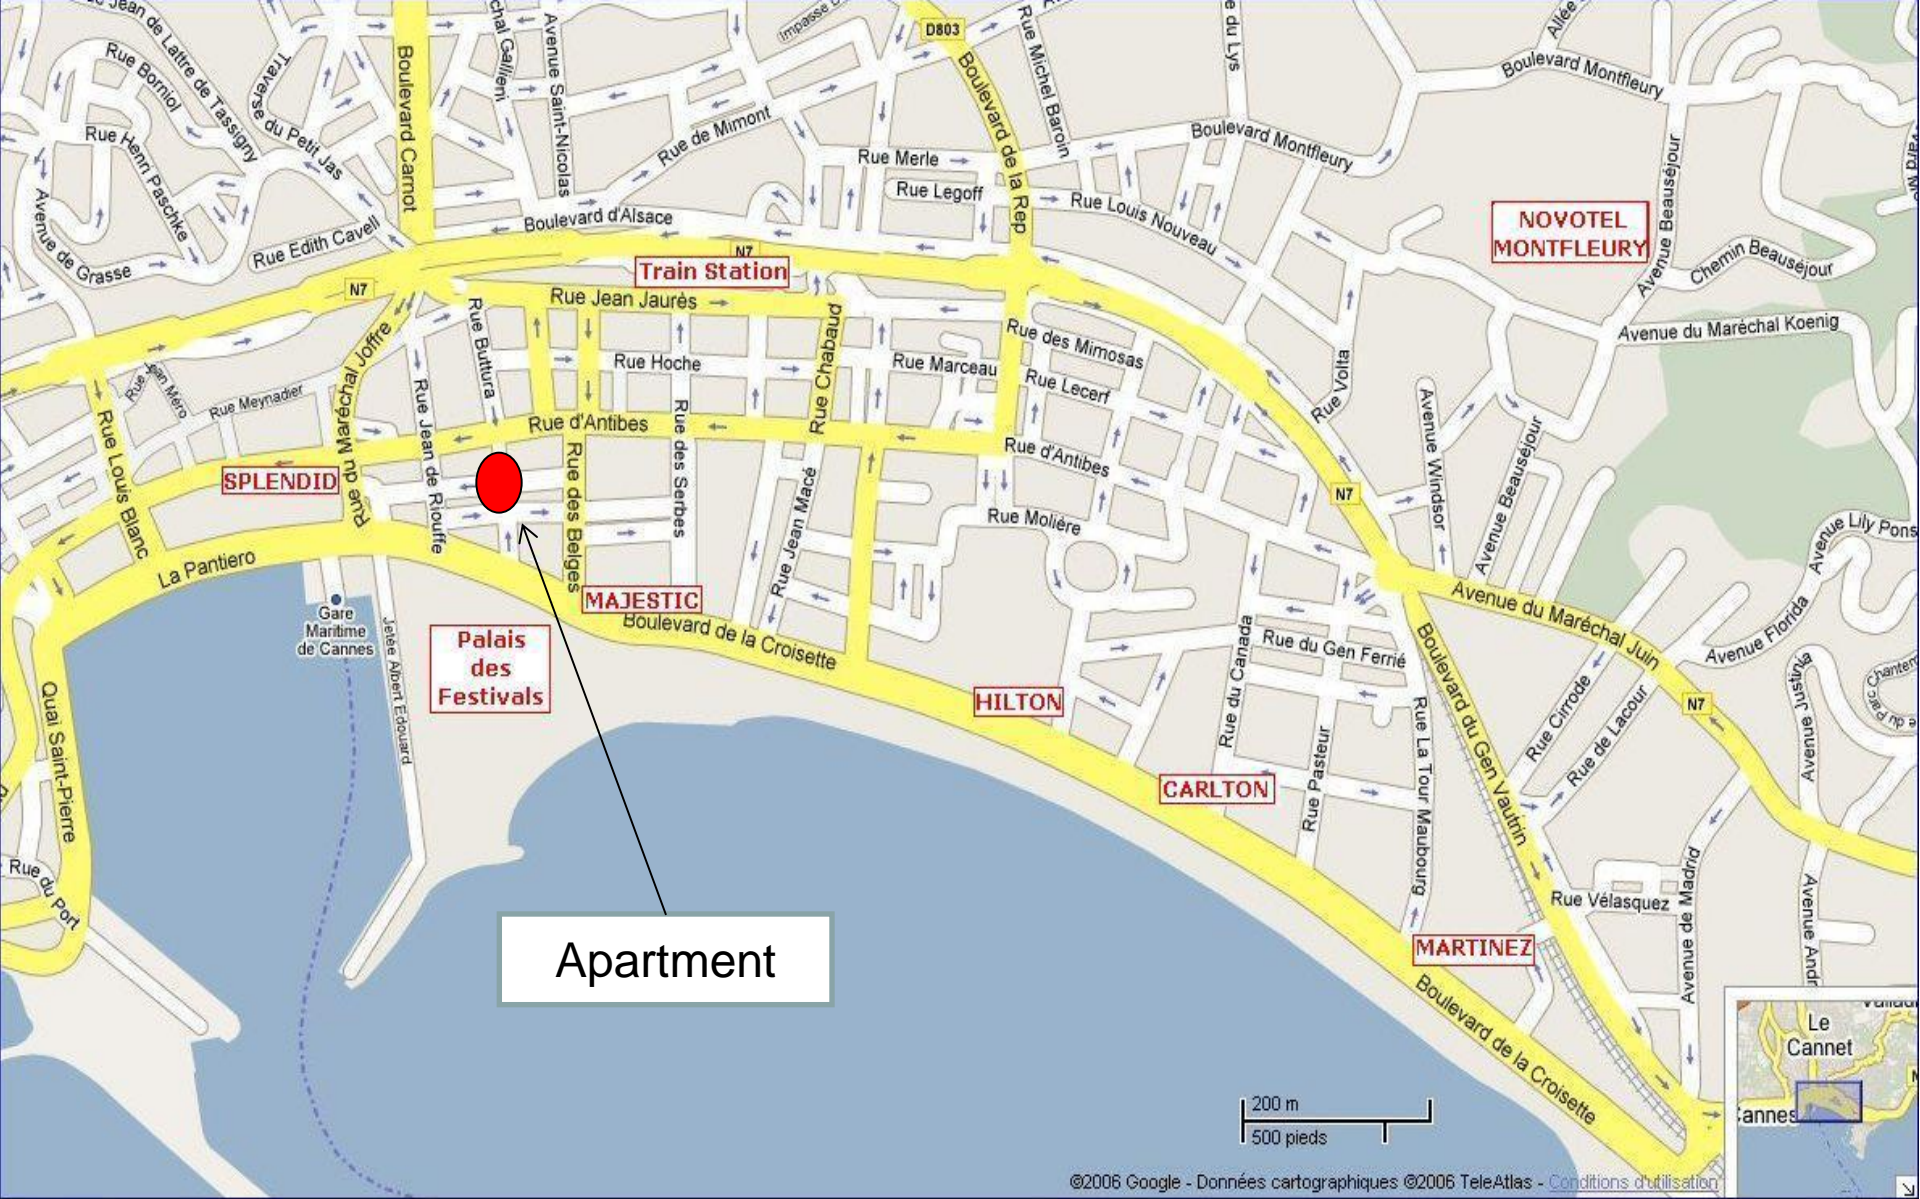

Shower room with toilets that belong to the 2nd bedroom

Rue Notre Dame