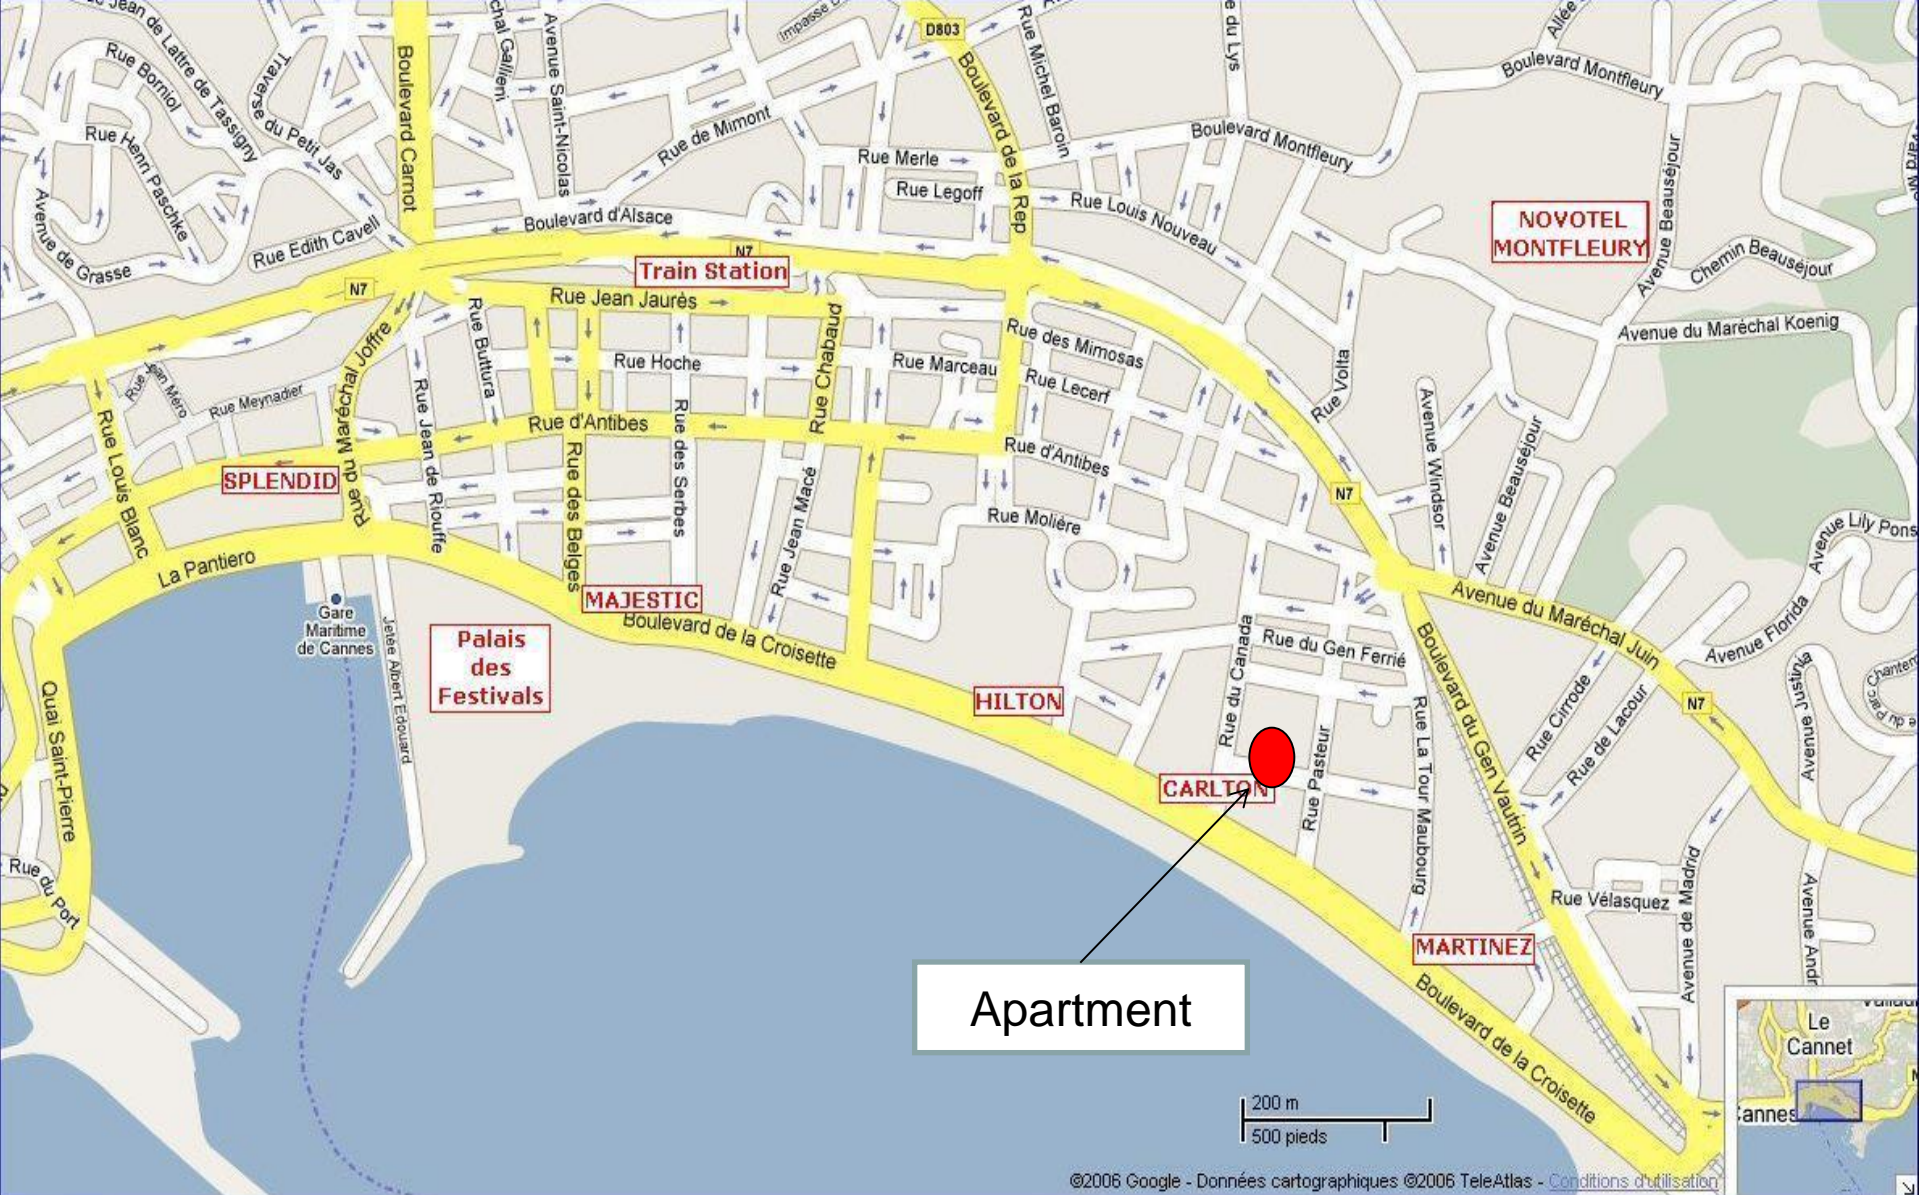

**NOVOTEL
MONTFLEURY**

SPLENDID

MAJESTIC

**Palais
des
Festivals**

HILTON

CARLTON

MARTINEZ

Apartment

200 m
500 pieds

©2006 Google - Données cartographiques ©2006 TeleAtlas - Conditions d'utilisation